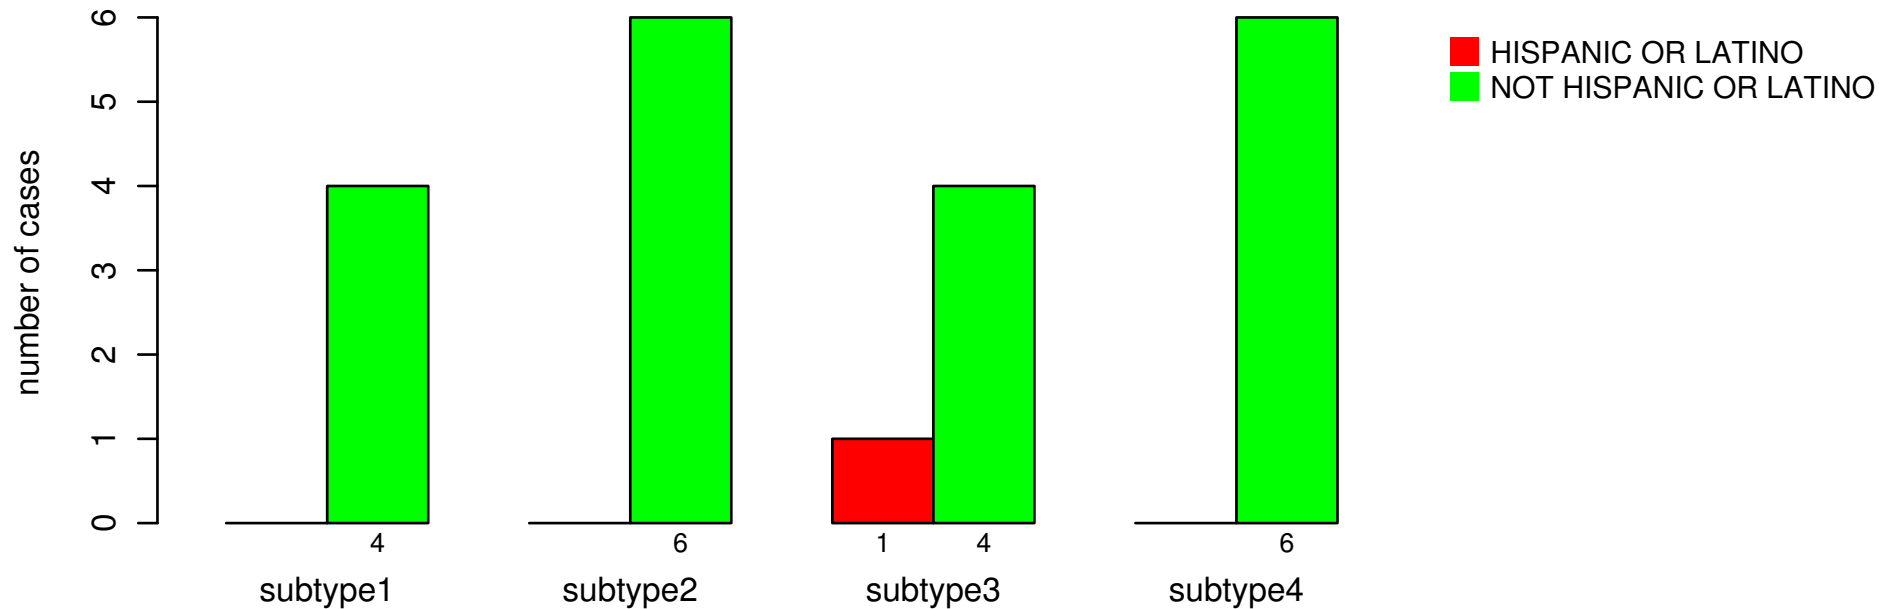

ETHNICITY

Fisher's exact test P = 0.427