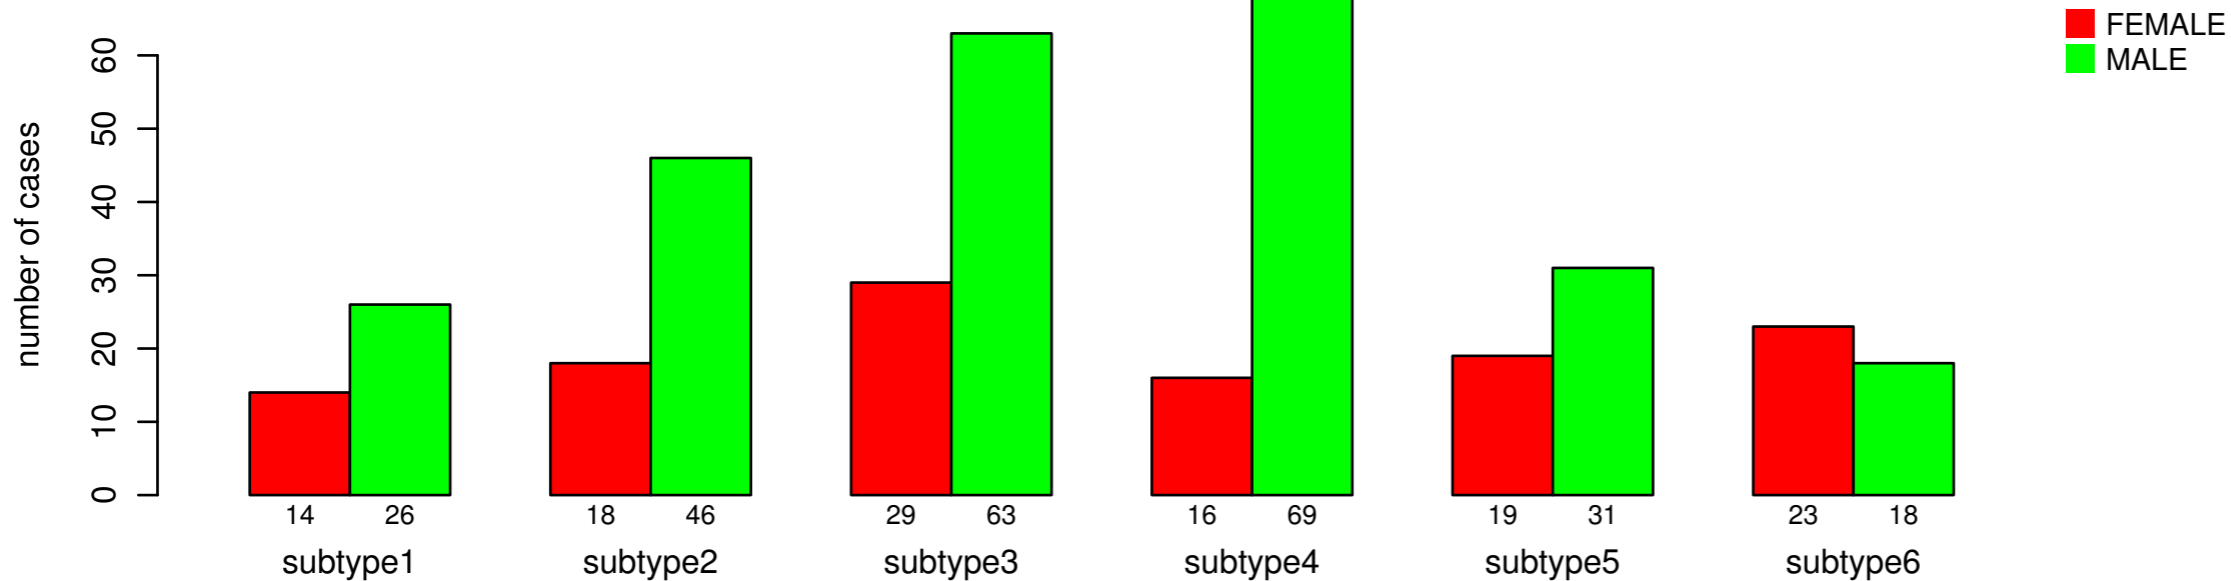

# GENDER

Fisher's exact test P = 0.00201