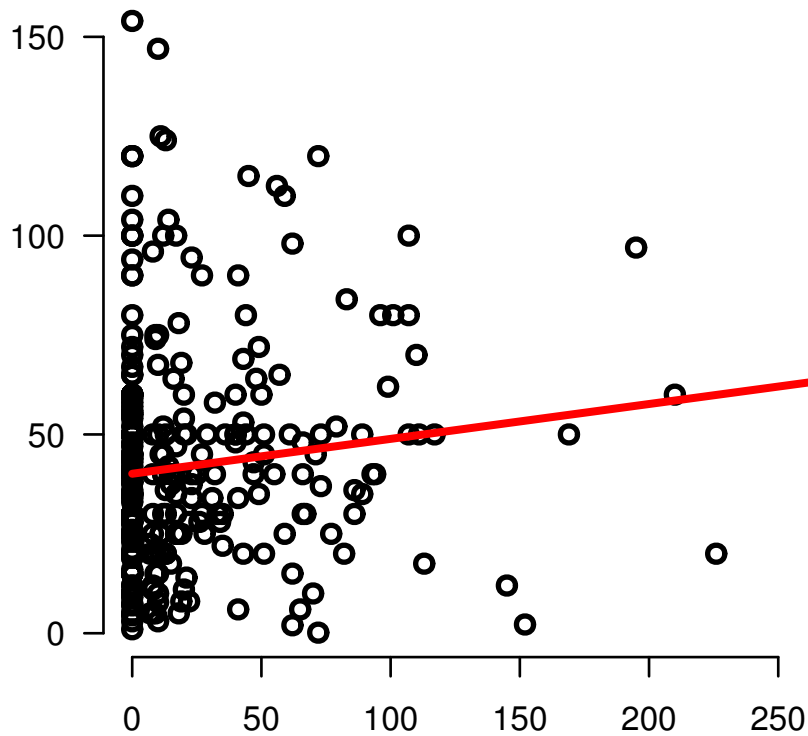

APOBEC_MUTLOAD_MINESTIMATE

NUMBER_PACK_YEARS_SMOKED

APOBEC data

Spearman.Corr= 0.148, P=0.00708