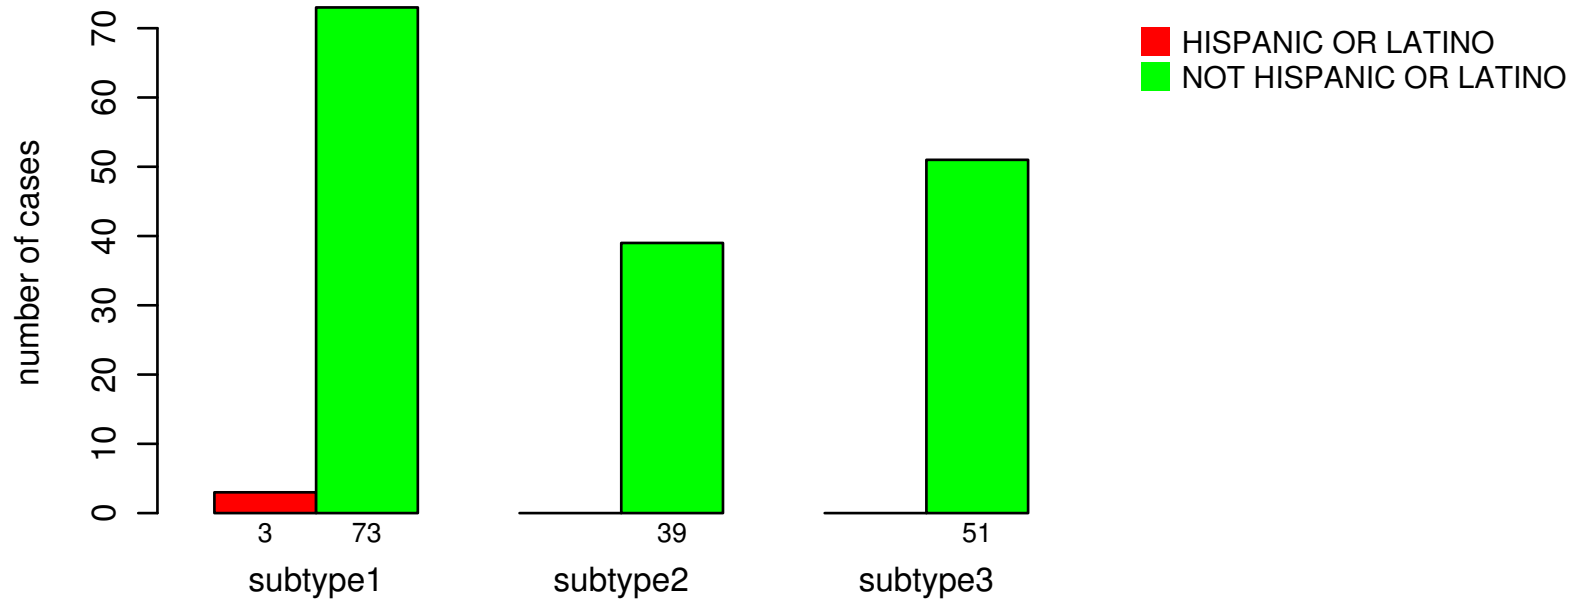

ETHNICITY

Fisher's exact test P = 0.326