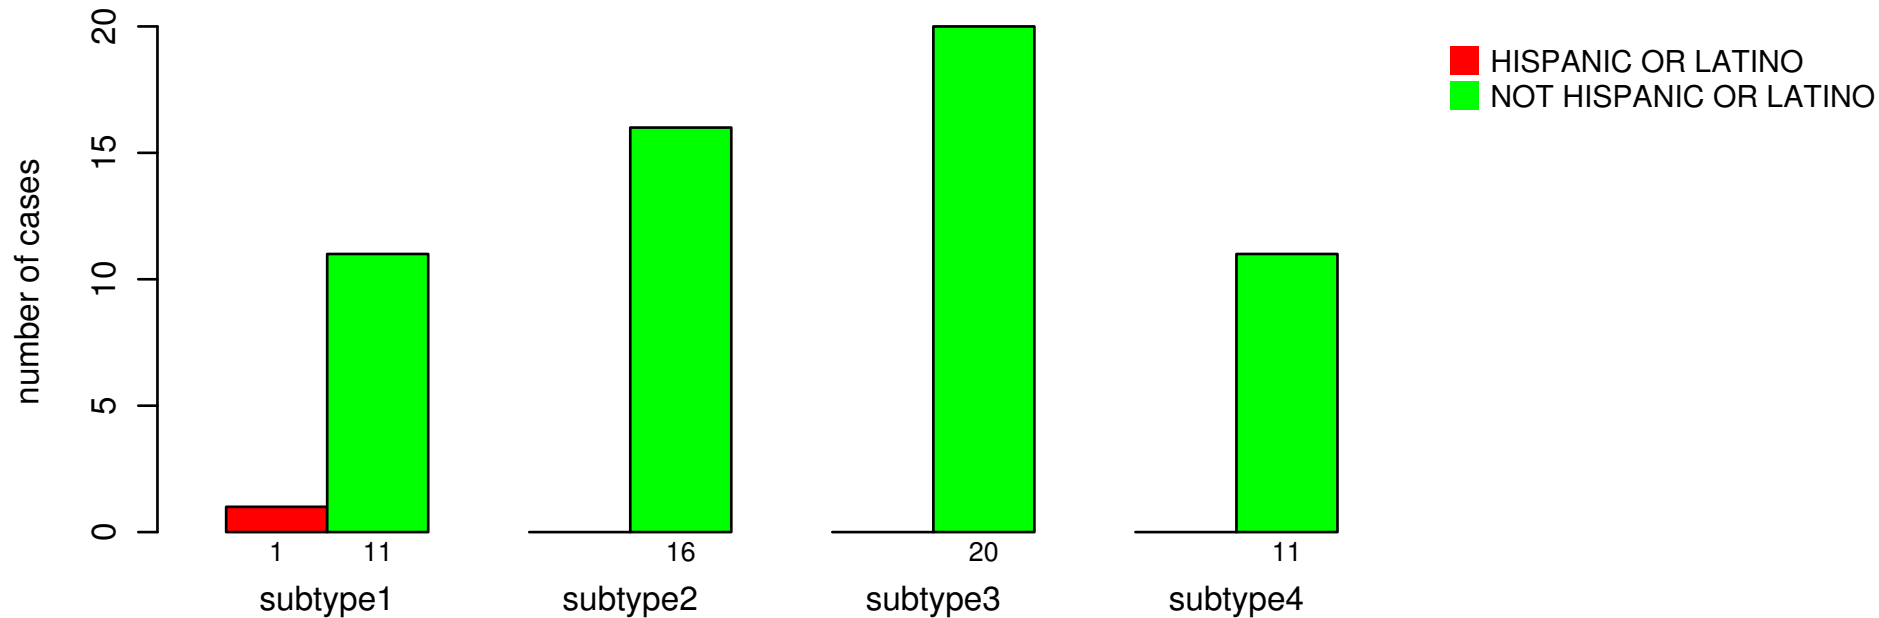

ETHNICITY

Fisher's exact test P = 0.391