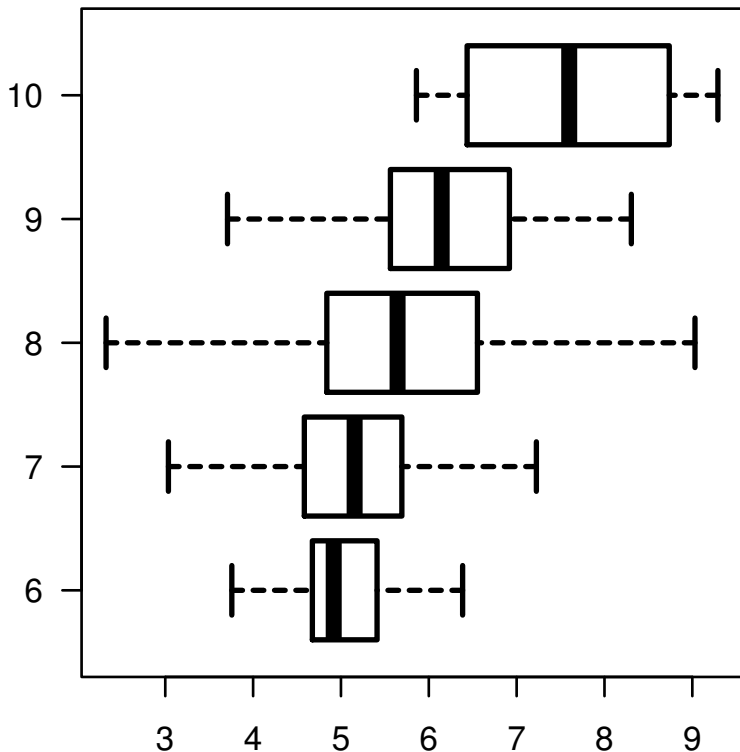

KIF23|9493

GLEASON_SCORE

Spearman.Corr= 0.457, $P=5.44e-27$