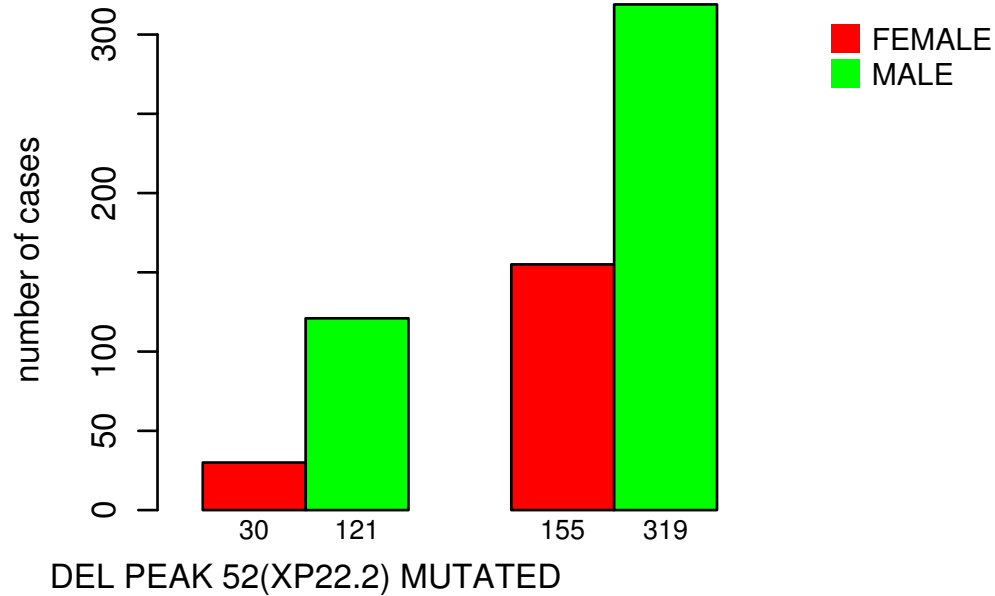

# GENDER

Fisher's exact test P = 0.00289