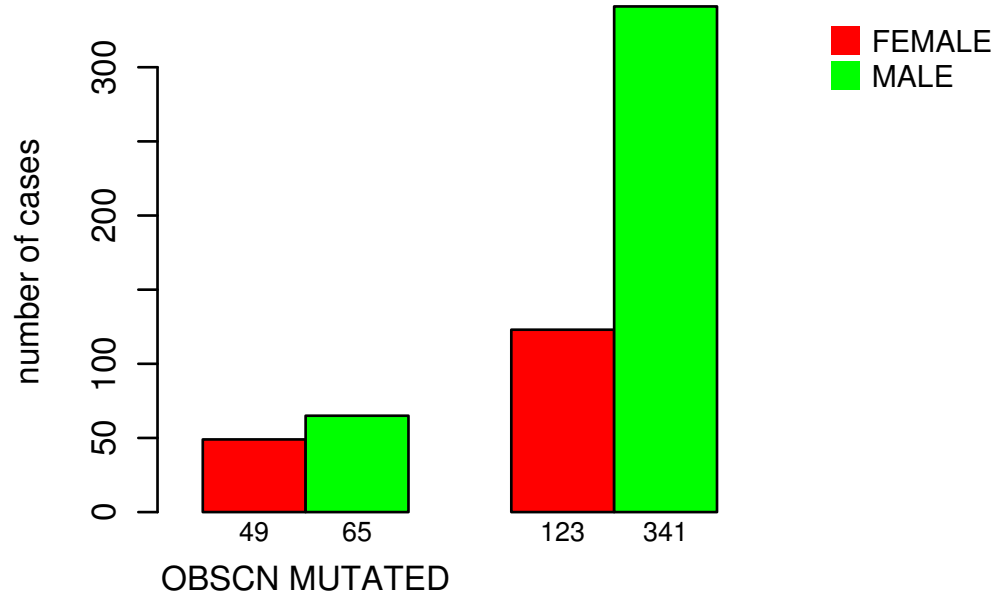

# GENDER

Fisher's exact test P = 0.000862