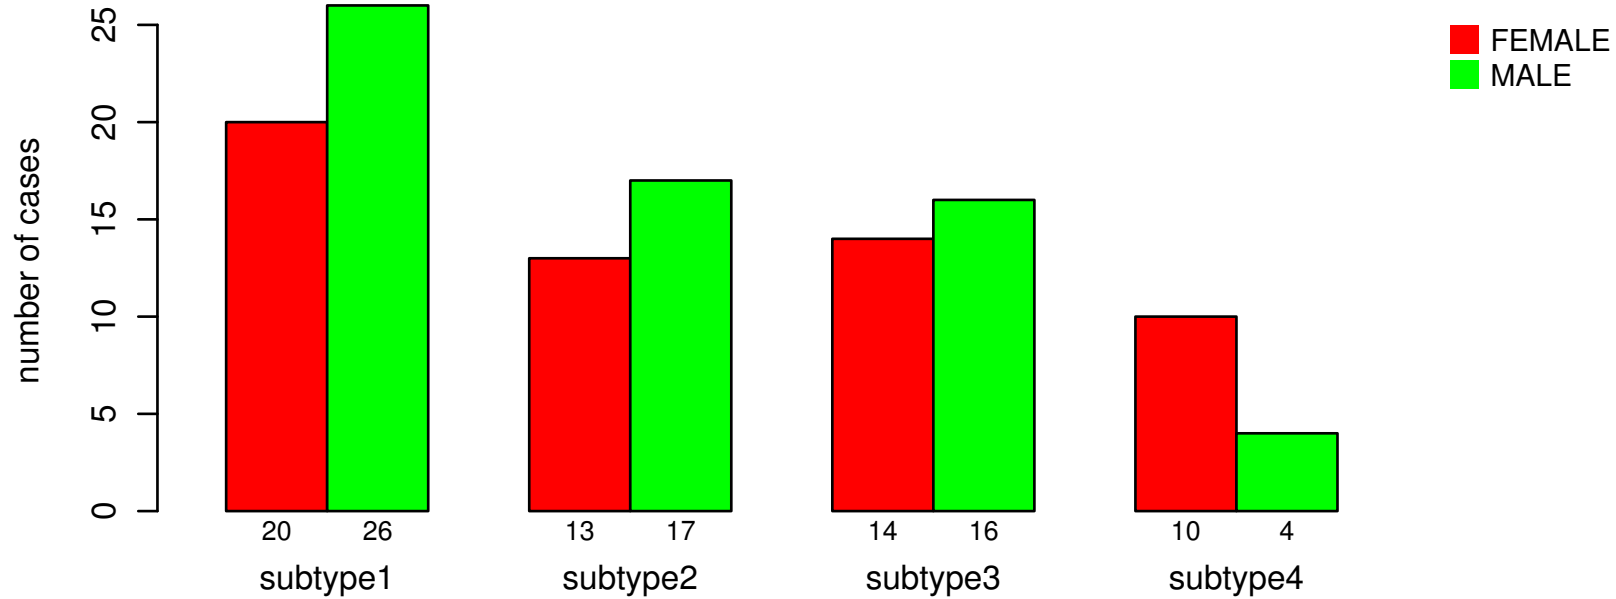

GENDER

Fisher's exact test P = 0.309