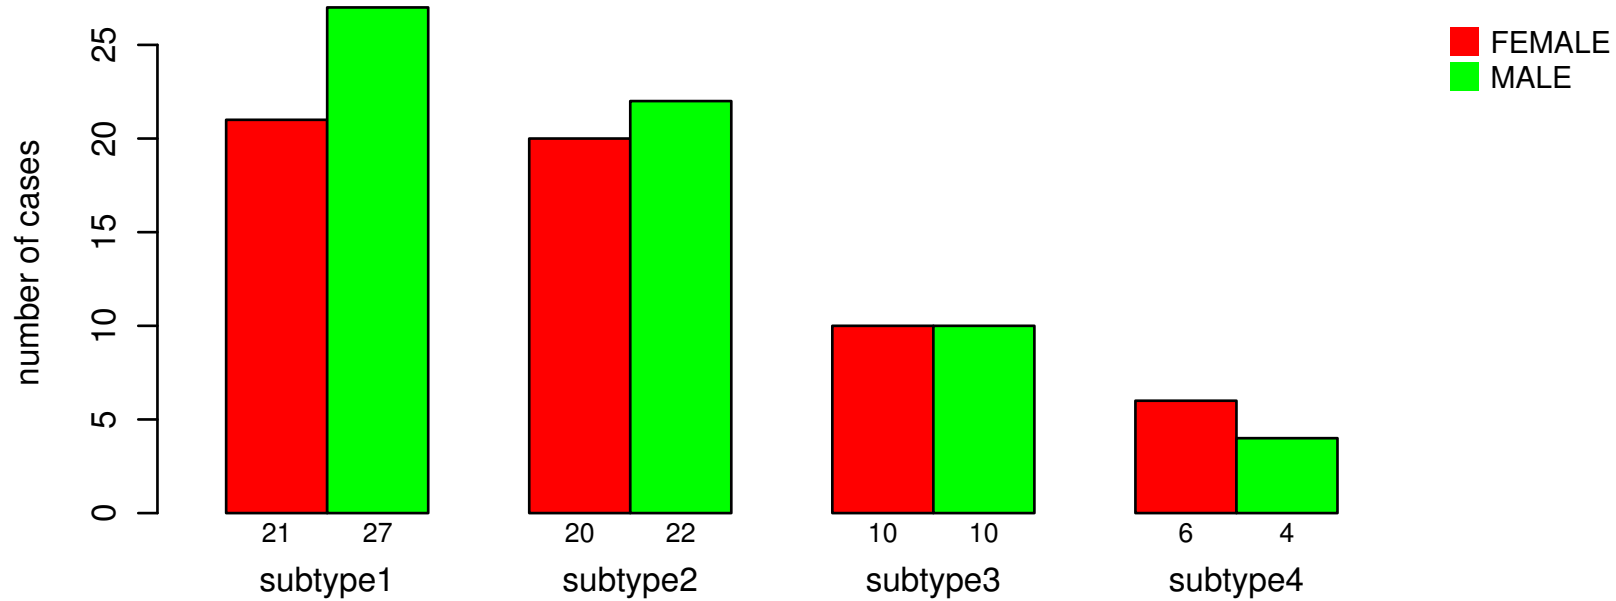

# GENDER

Fisher's exact test P = 0.821