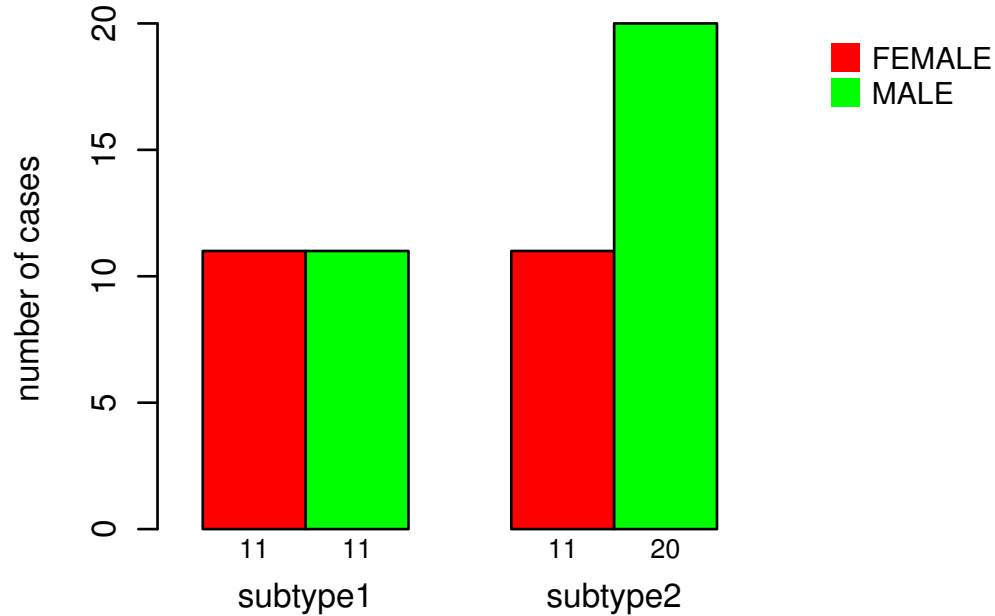

# GENDER

Fisher's exact test P = 0.398