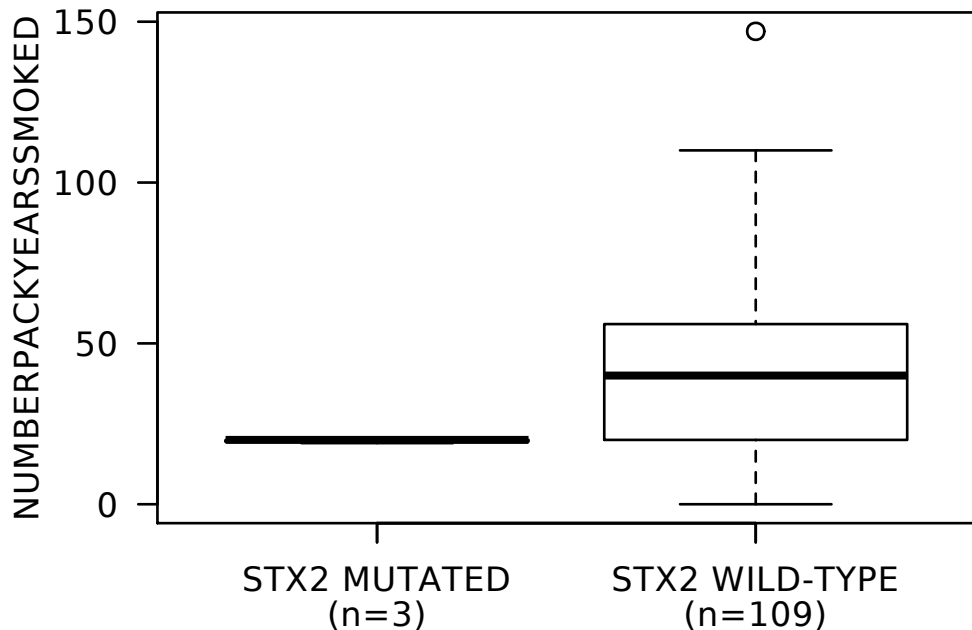

NUMBERPACKYEARSSMOKED

T-test P = 2.46e-14