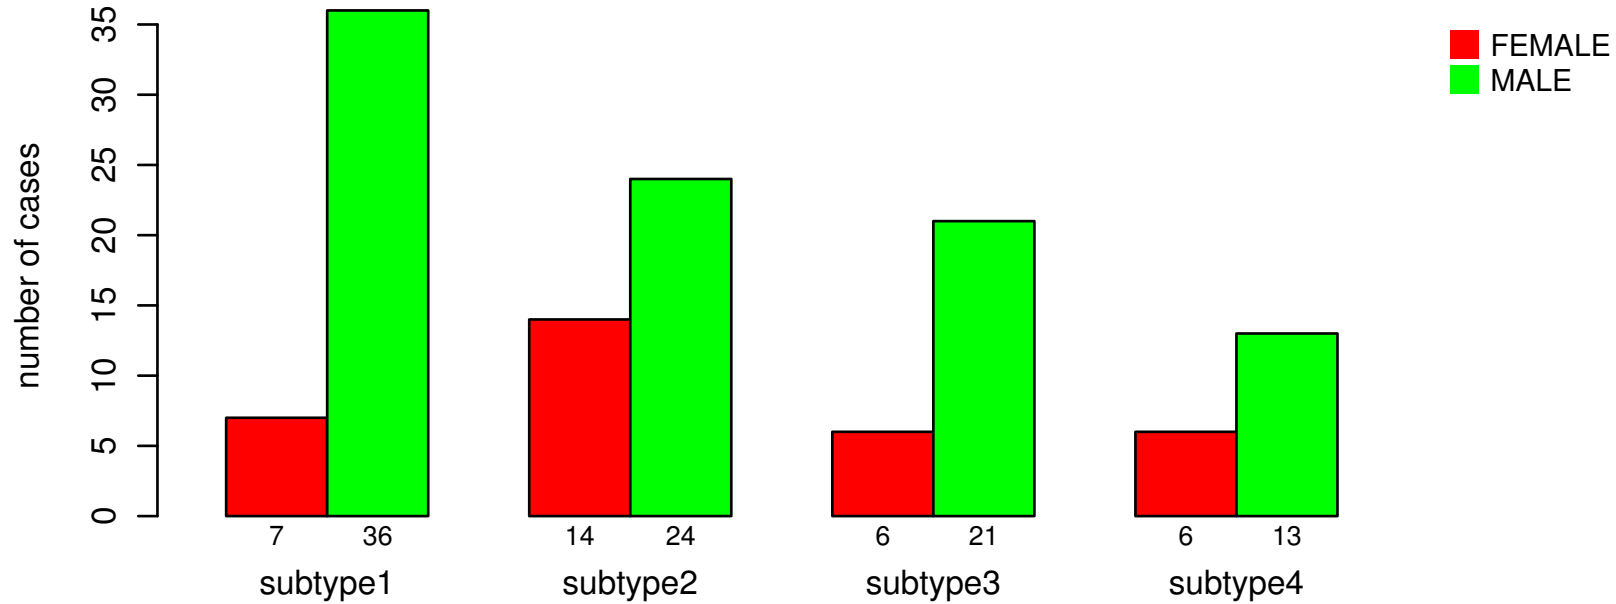

# GENDER

Fisher's exact test P = 0.171