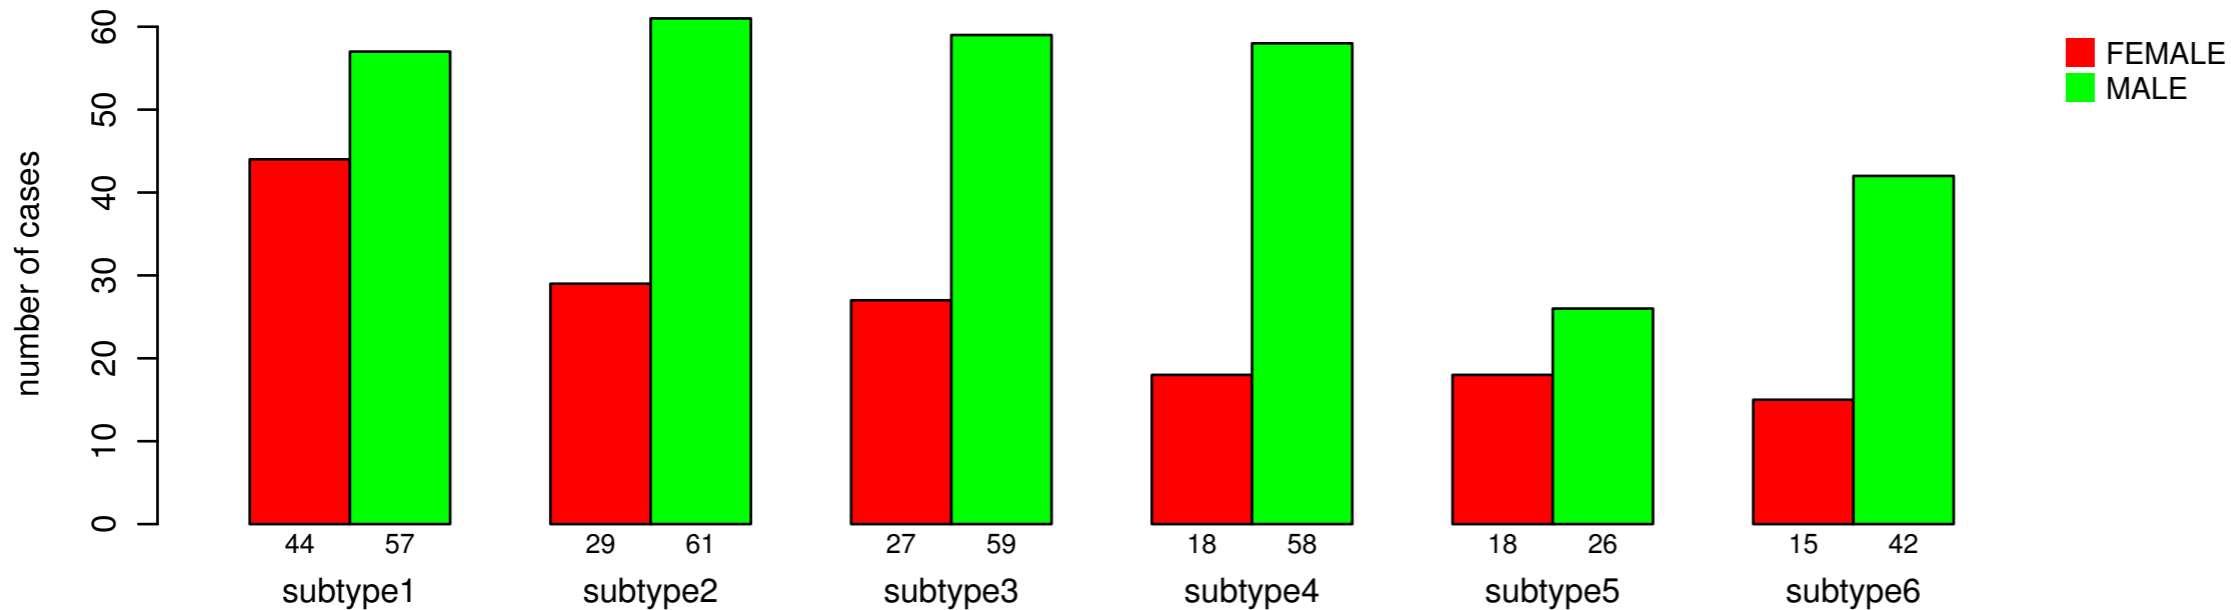

# GENDER

Fisher's exact test P = 0.0644