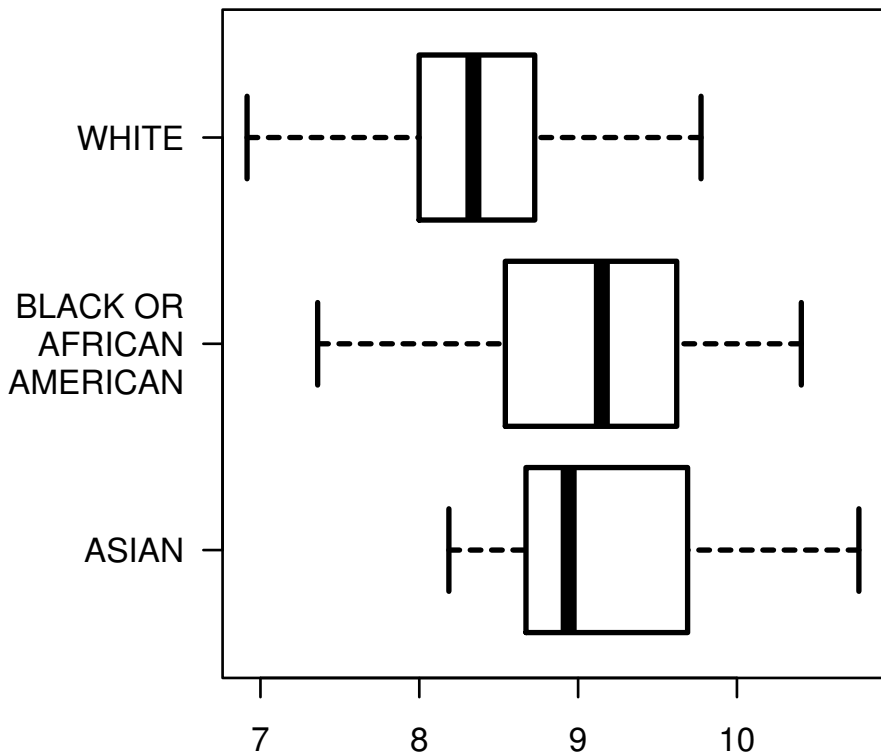

NOTCH2NL|388677

RACE

log₂-EXPR
Kruskal-Wallis P = 7.58e-07