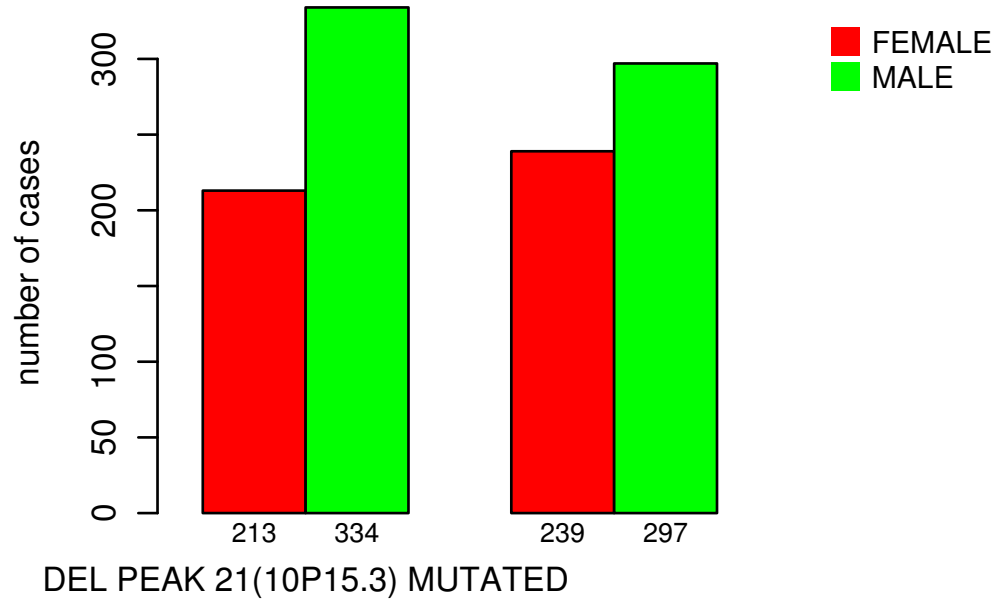

## GENDER

Fisher's exact test P = 0.0645