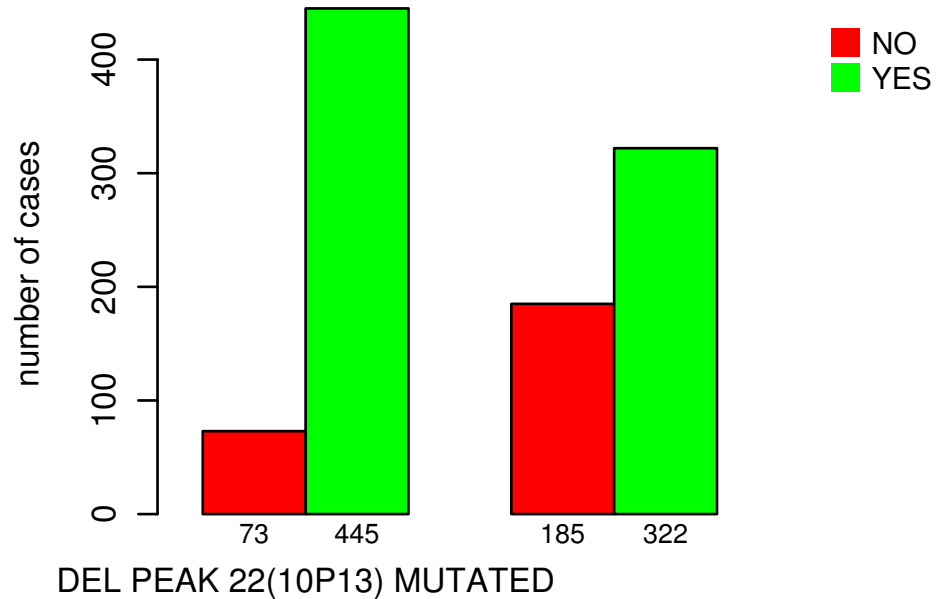

# RADIATION\_THERAPY

Fisher's exact test P = 9.39e-17