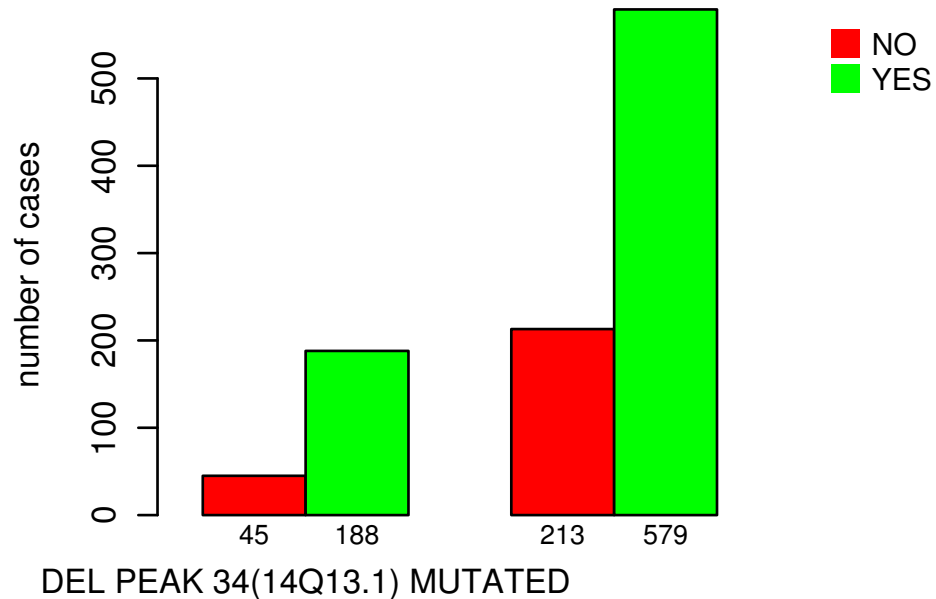

# RADIATION\_THERAPY

DEL PEAK 34(14Q13.1) MUTATED

Fisher's exact test P = 0.0203