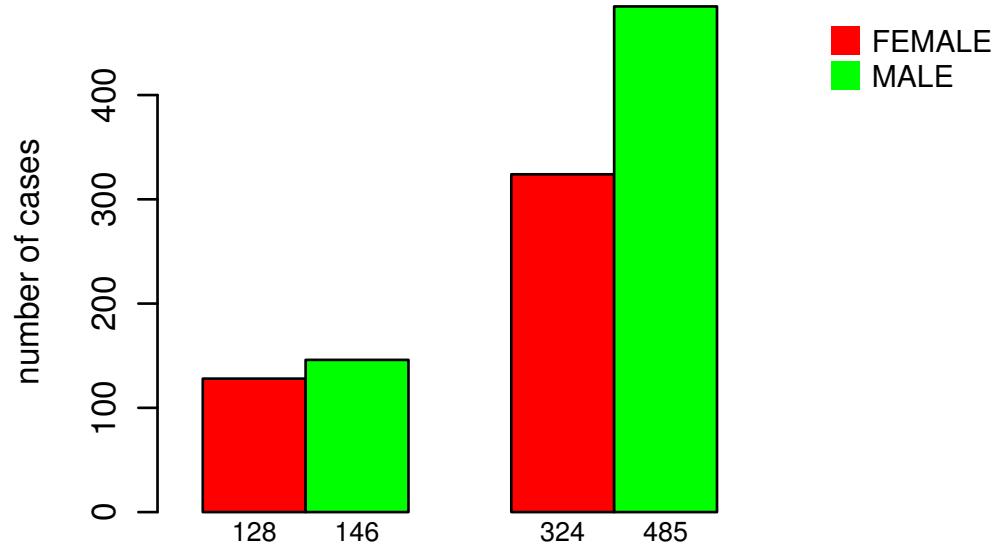

# GENDER

DEL PEAK 36(14Q31.3) MUTATED

Fisher's exact test  $P = 0.0559$