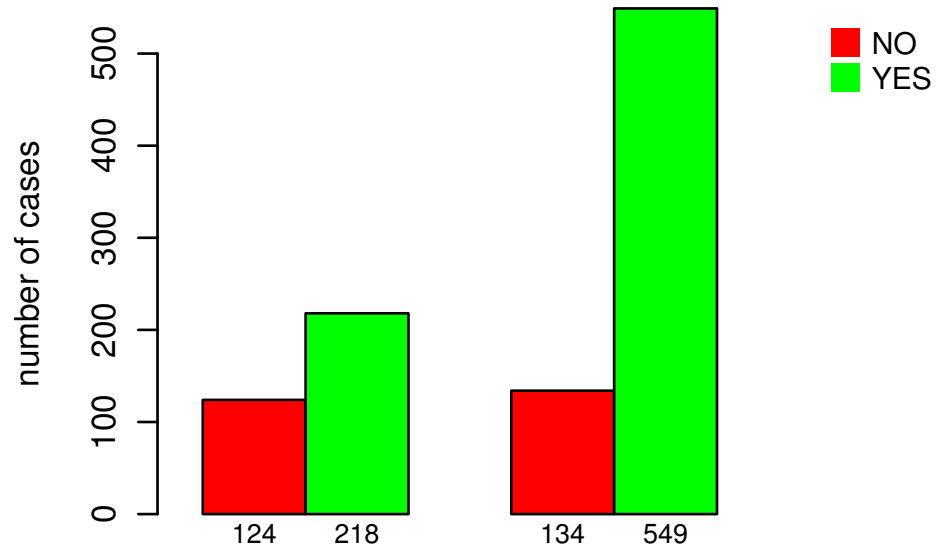

# RADIATION\_THERAPY

DEL PEAK 43(19Q13.41) MUTATED

Fisher's exact test P = 1.35e-08