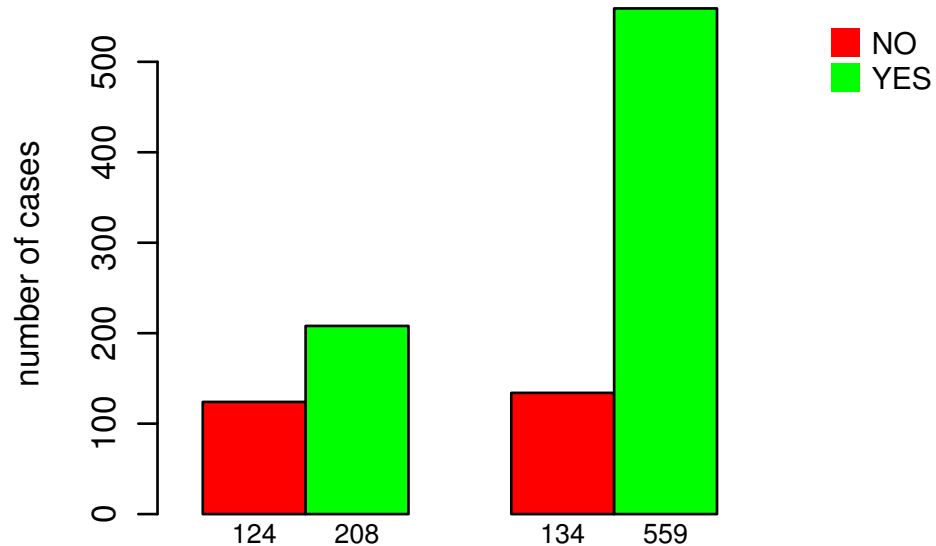

# RADIATION\_THERAPY

DEL PEAK 44(19Q13.43) MUTATED

Fisher's exact test  $P = 1.43e-09$