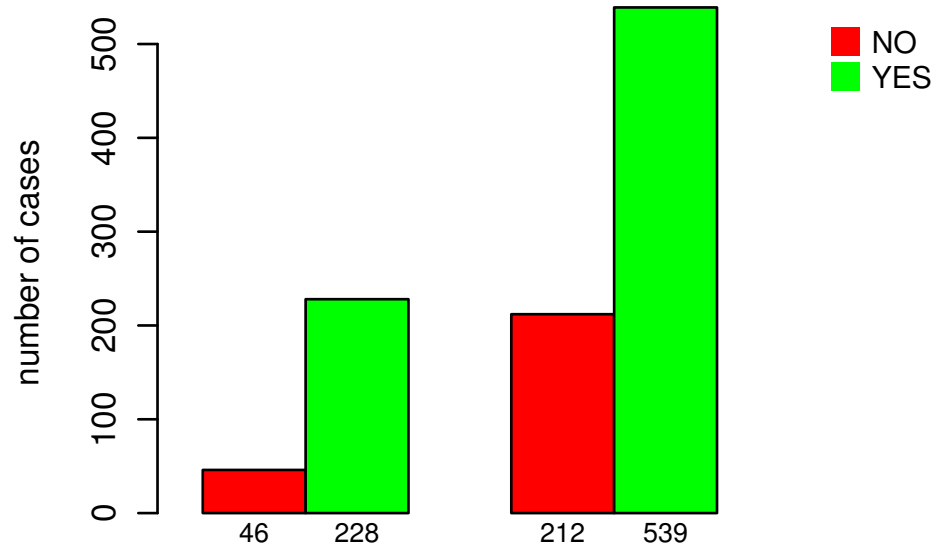

RADIATION_THERAPY

DEL PEAK 45(22Q13.32) MUTATED

Fisher's exact test P = 0.000173