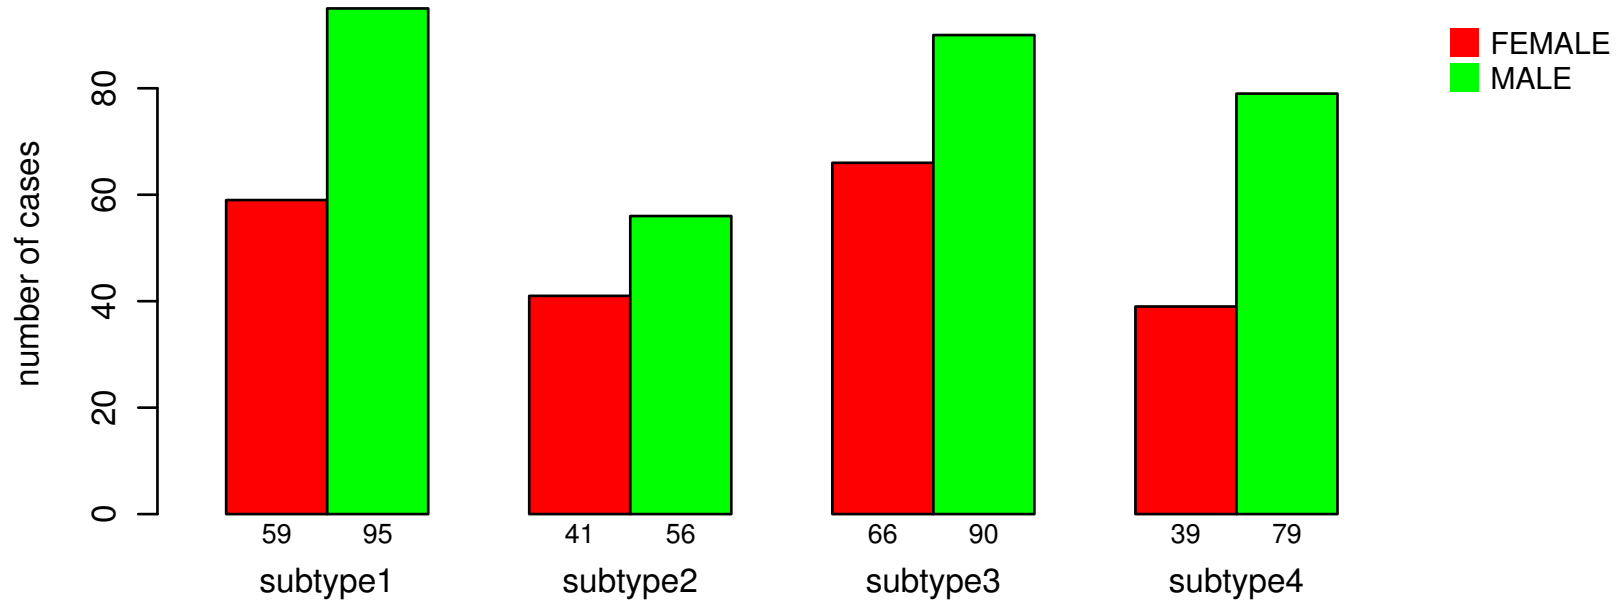

GENDER

Fisher's exact test P = 0.397