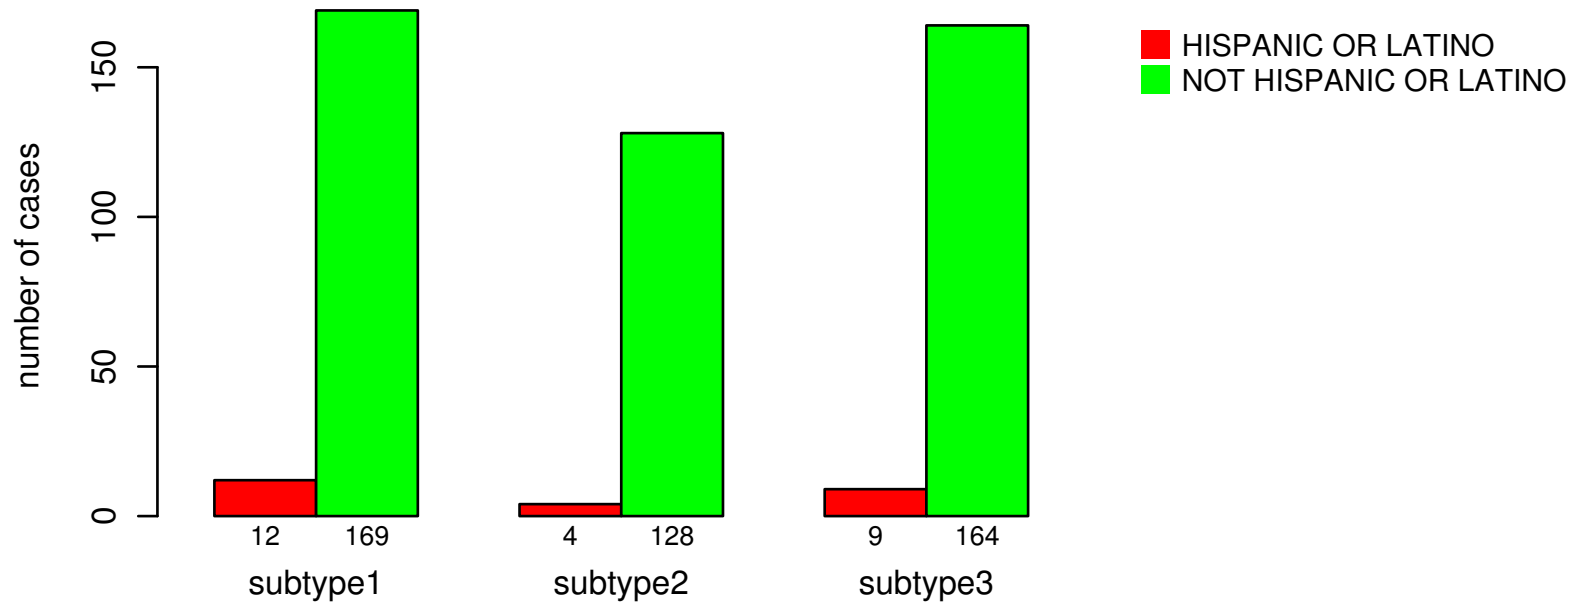

ETHNICITY

Fisher's exact test P = 0.378