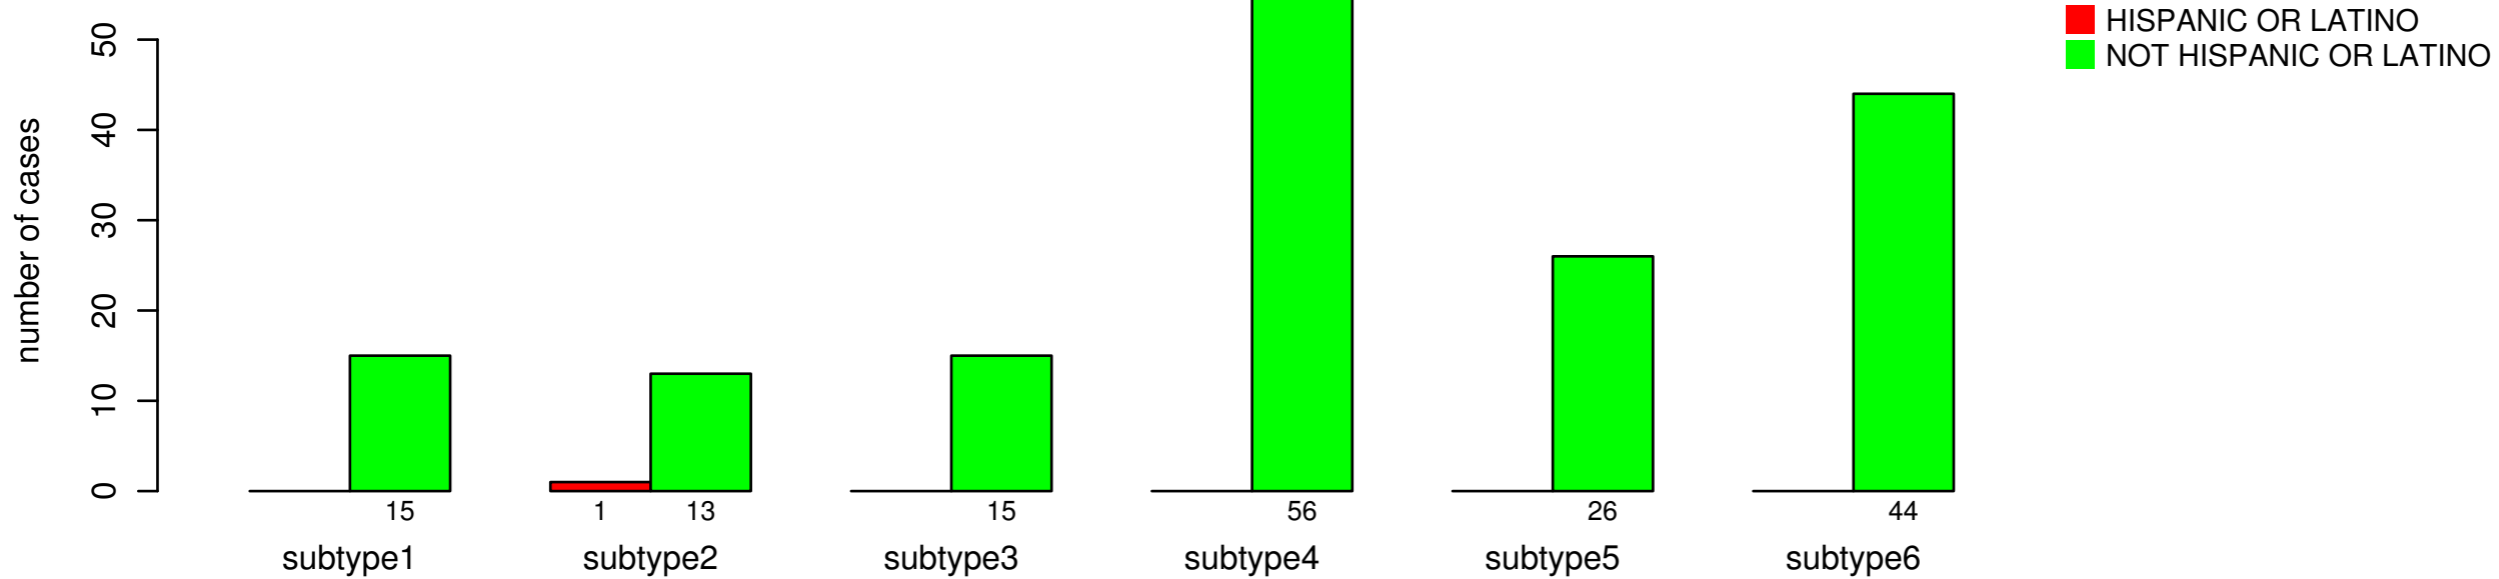

ETHNICITY

Fisher's exact test P = 0.0826