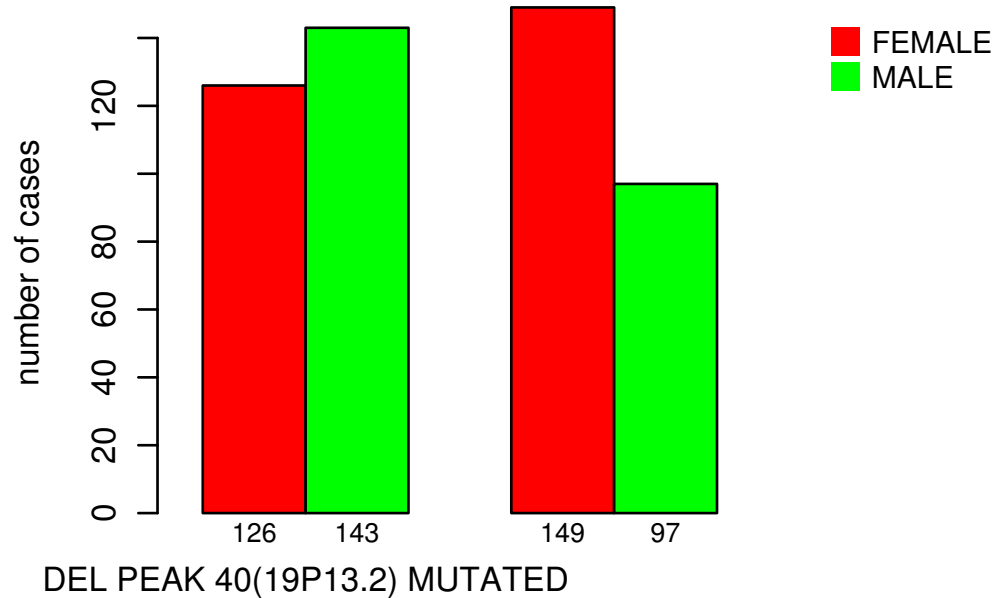

# GENDER

Fisher's exact test P = 0.00198