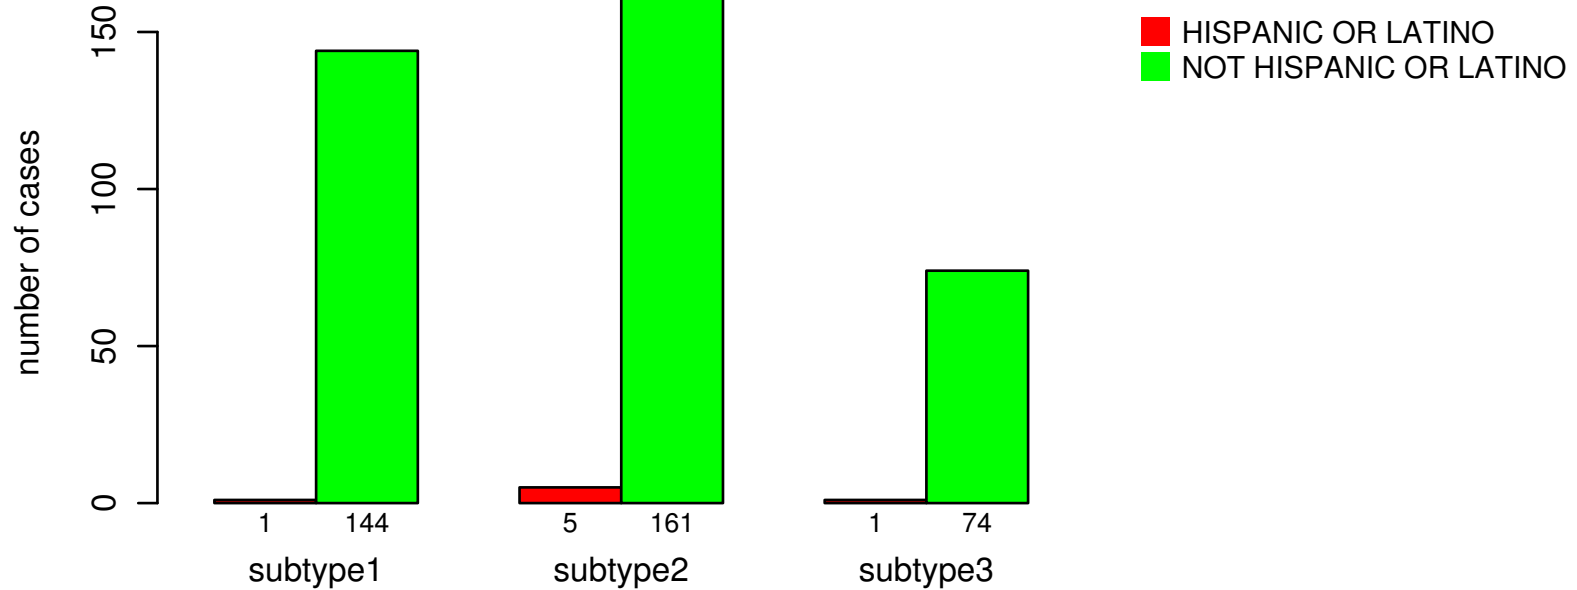

ETHNICITY

Fisher's exact test P = 0.369