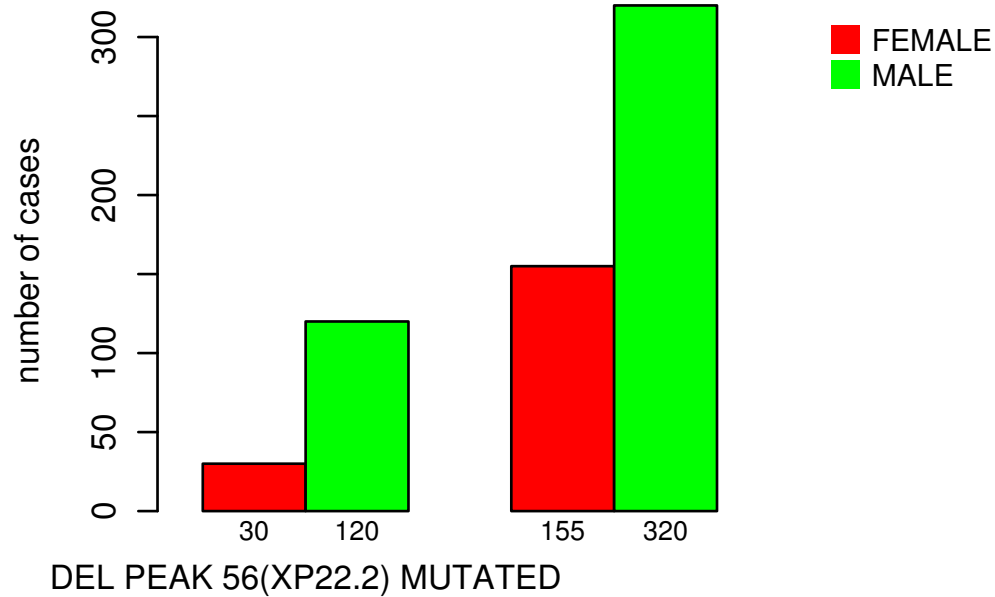

# GENDER

Fisher's exact test P = 0.00291