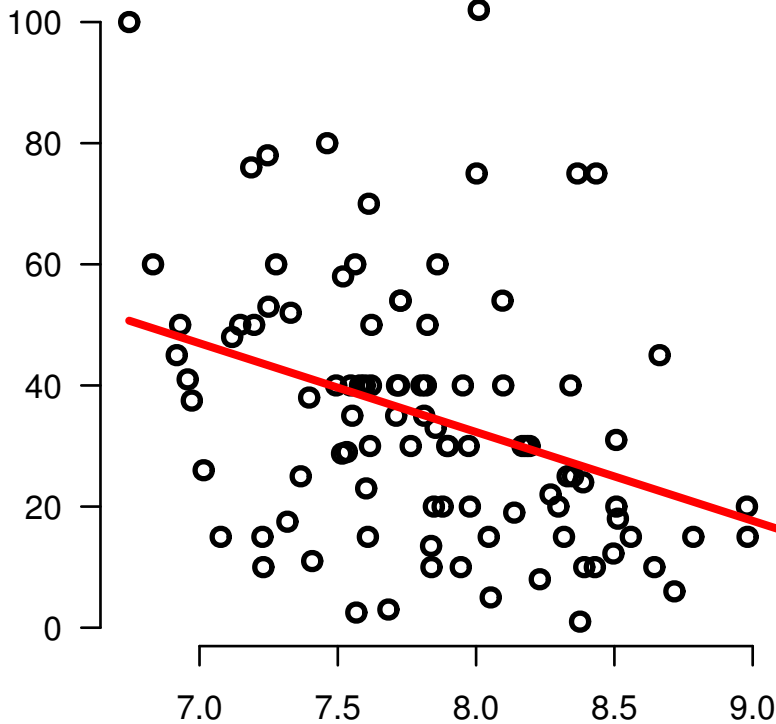

PCGF1|84759

NUMBER_PACK_YEARS_SMOKED

\log_2 -EXPR

Spearman.Corr = -0.391, P = 7.44e-05