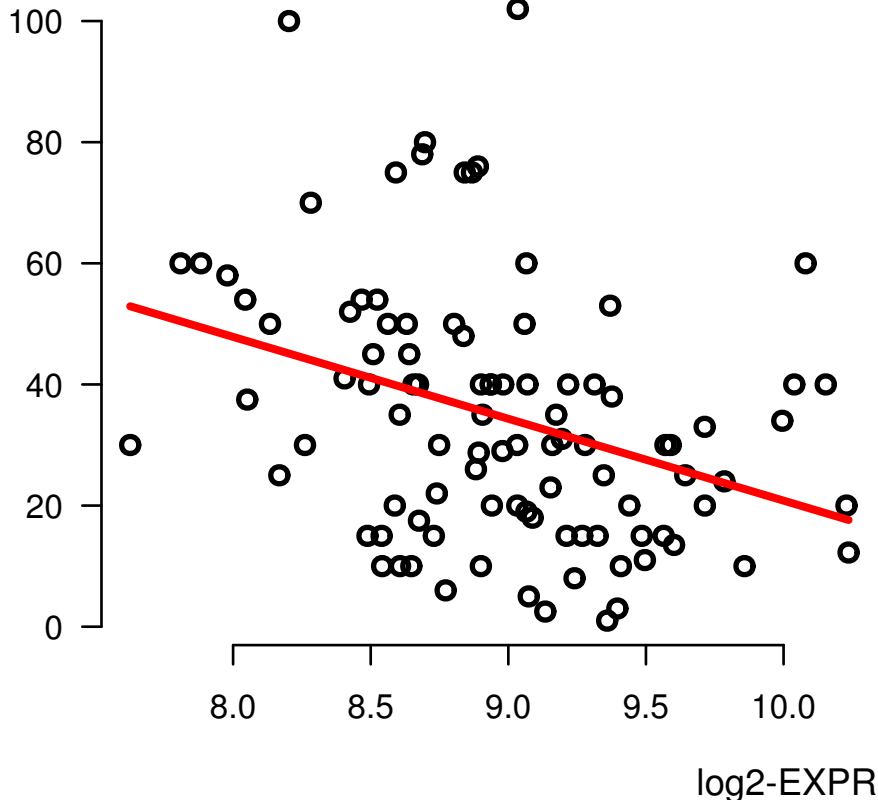

C9ORF6|54942

NUMBER_PACK_YEARS_SMOKED

Spearman.Corr= -0.388, P=8.48e-05