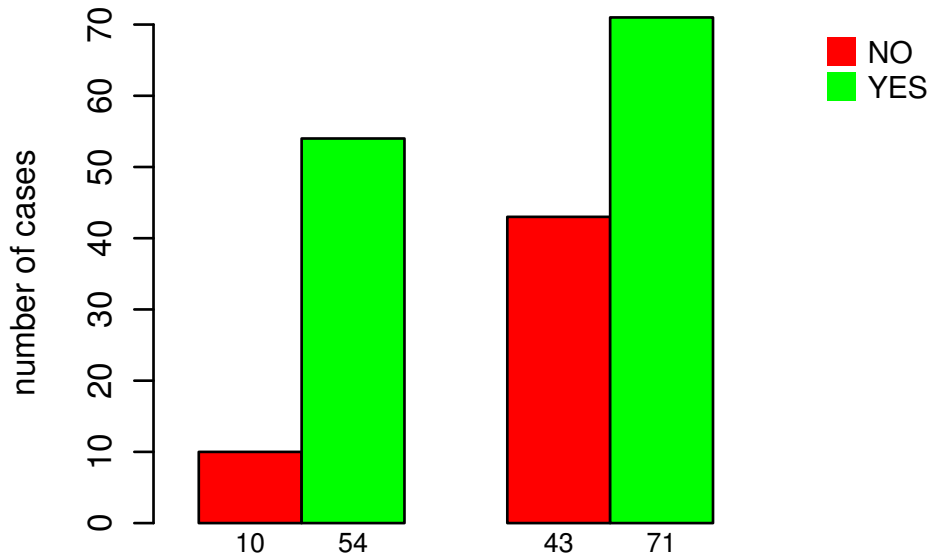

# RADIATION\_THERAPY

DEL PEAK 9(4Q22.1) MUTATED

Fisher's exact test P = 0.00204