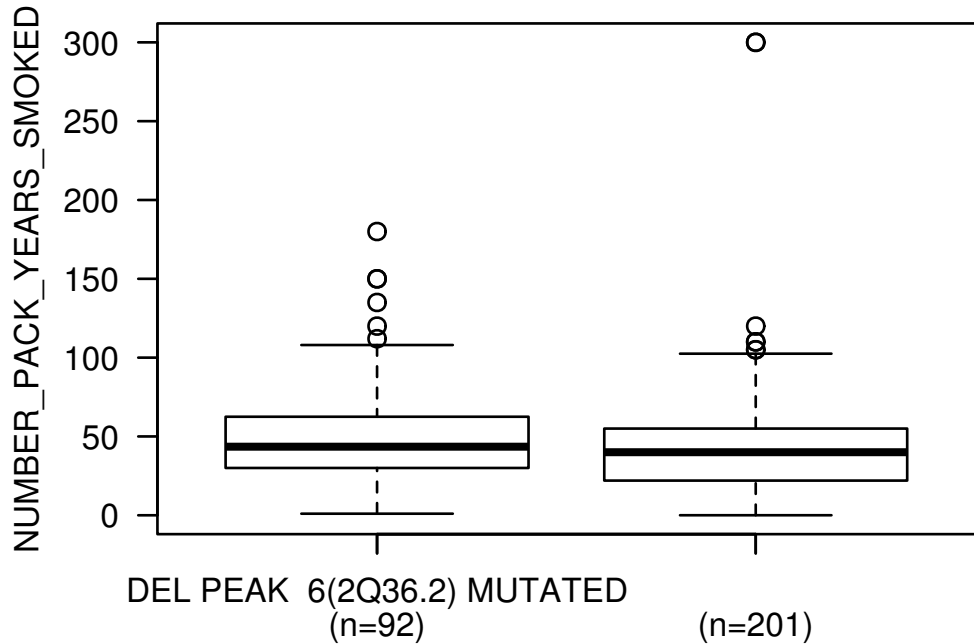

# NUMBER\_PACK\_YEARS\_SMOKED

Wilcoxon test P = 0.0113