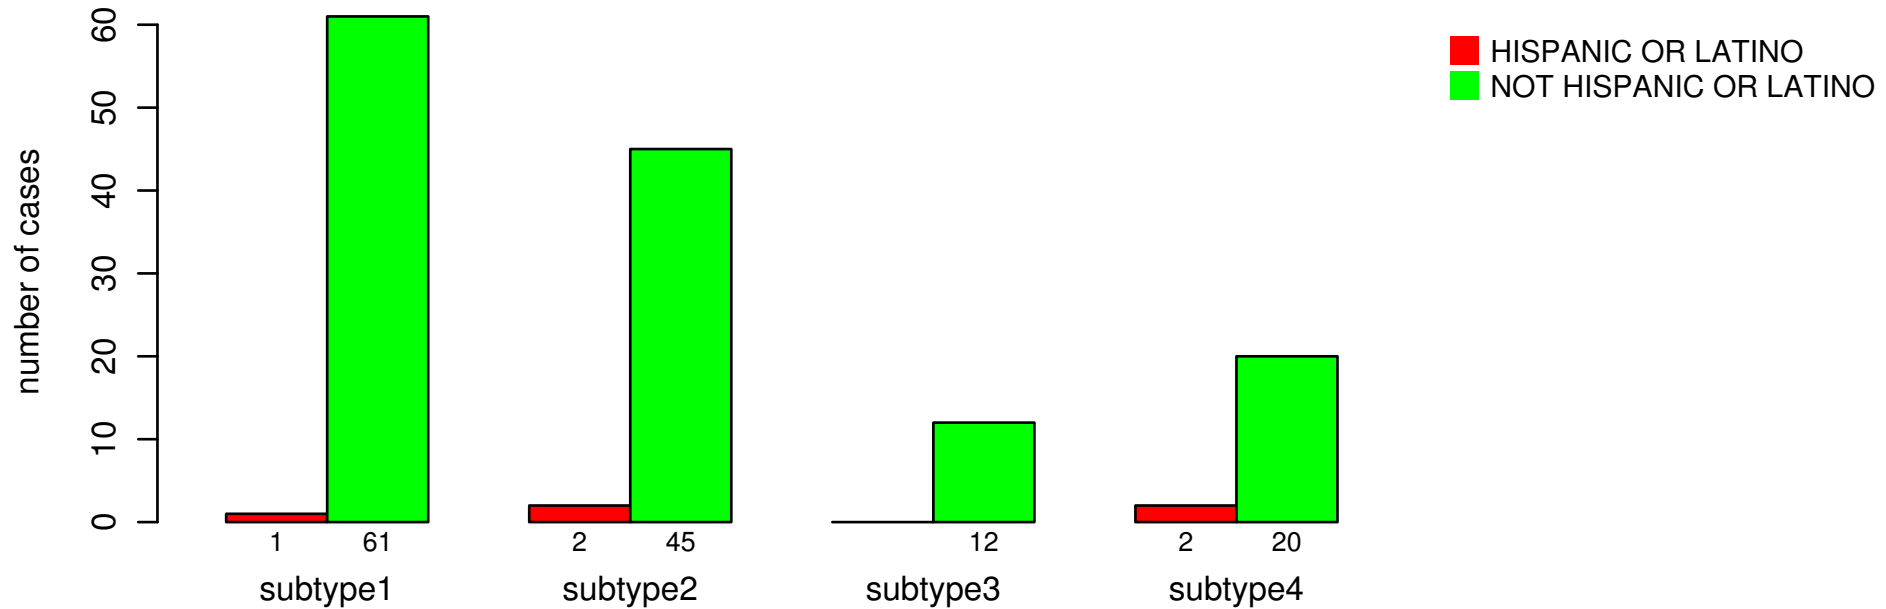

ETHNICITY

Fisher's exact test P = 0.331