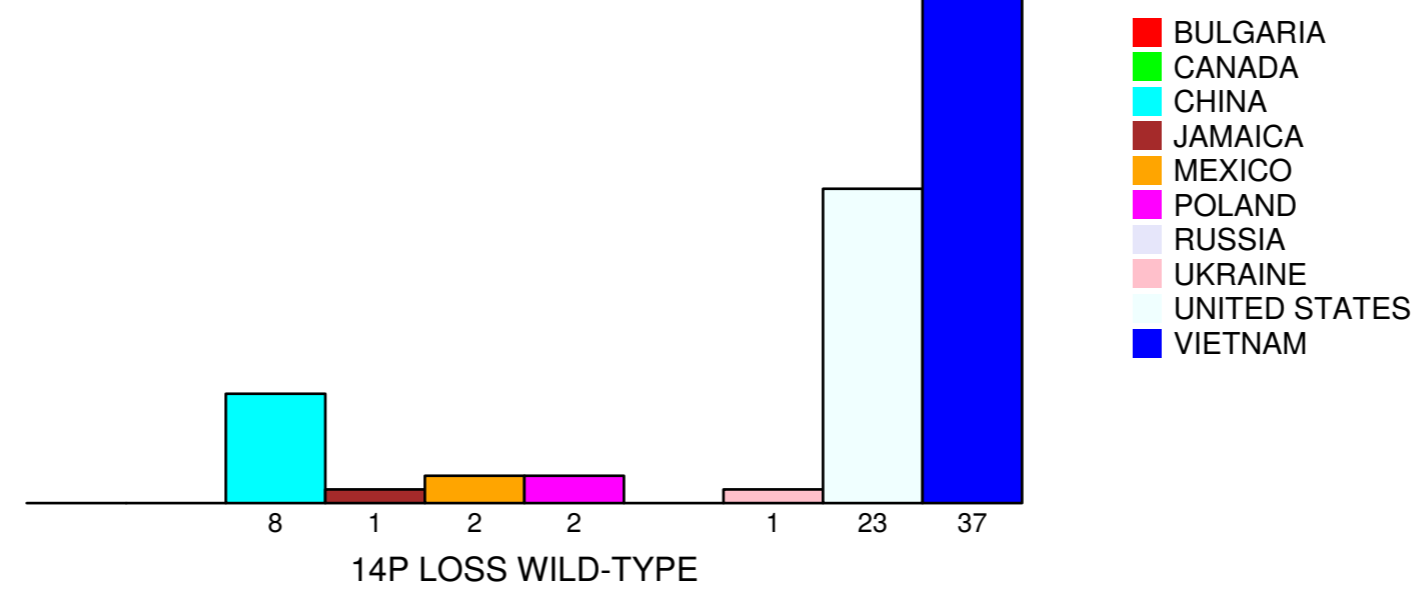

COUNTRY_OF_ORIGIN

Fisher's exact test P = 0.00332