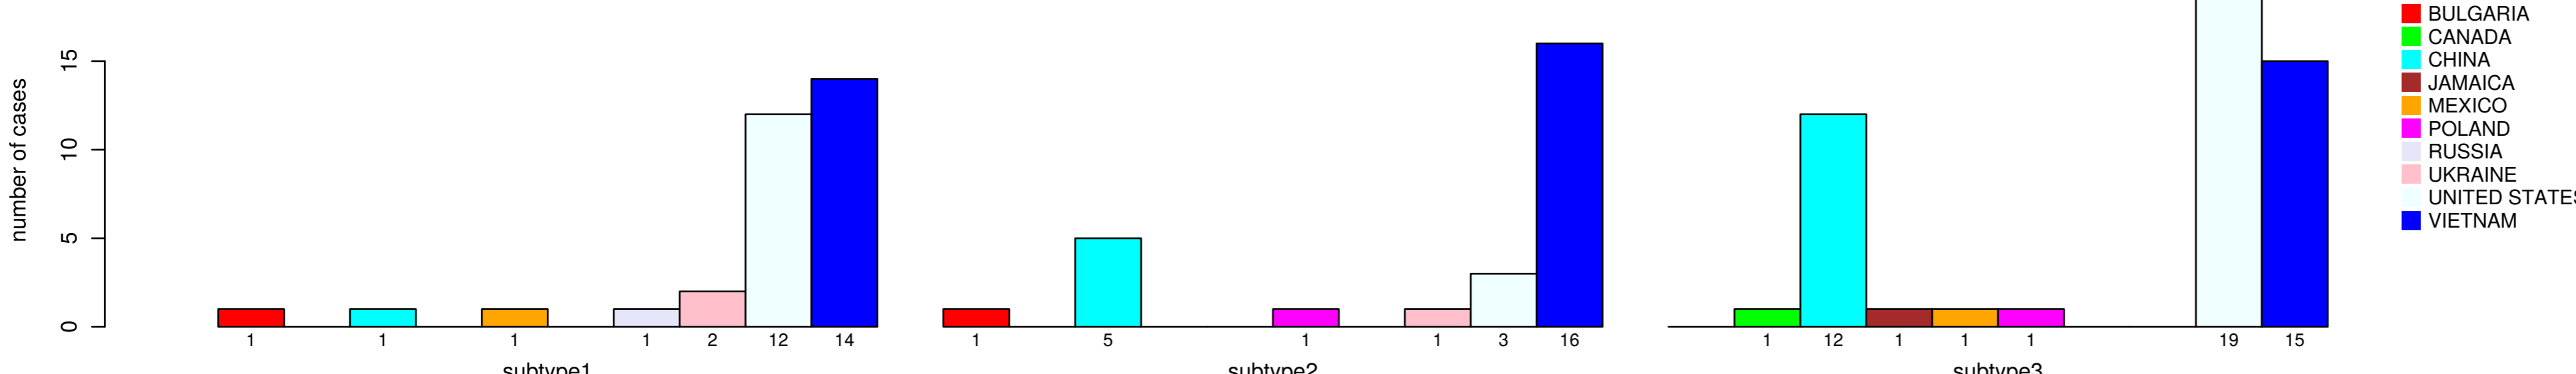

COUNTRY_OF_ORIGIN

Fisher's exact test P = 0.00947