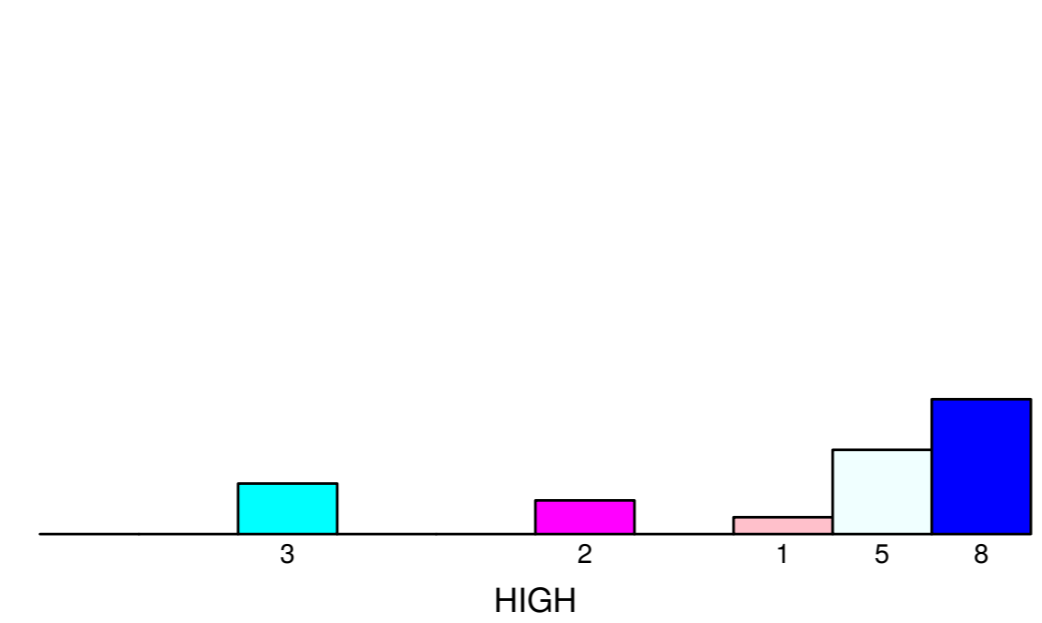

COUNTRY_OF_ORIGIN

number of cases

- BULGARIA
- CANADA
- CHINA
- JAMAICA
- MEXICO
- POLAND
- RUSSIA
- UKRAINE
- UNITED STATES
- VIETNAM

HIGH

LOW

Fisher's exact test P = 0.142