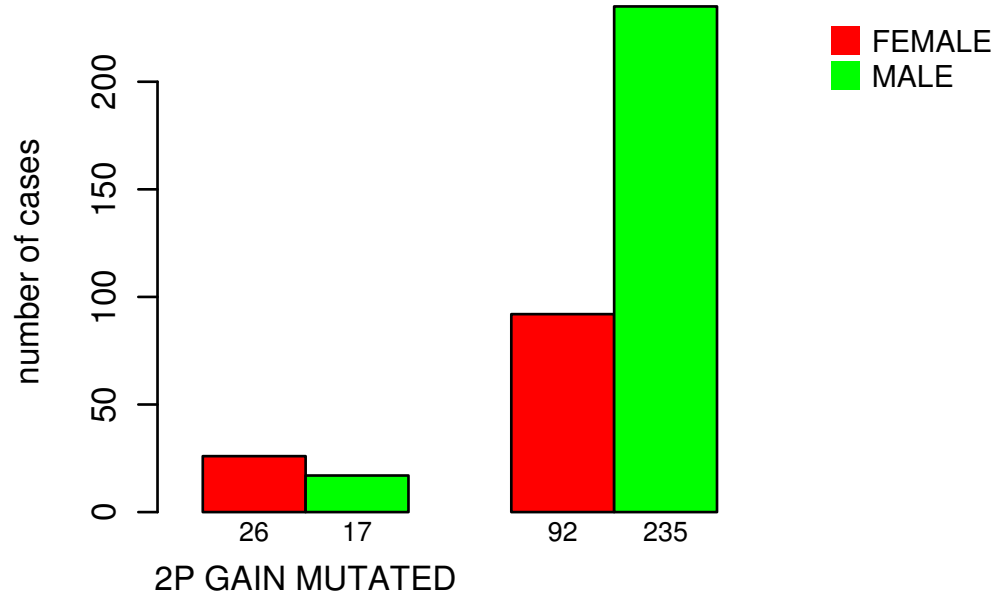

# GENDER

Fisher's exact test P = 4.32e-05