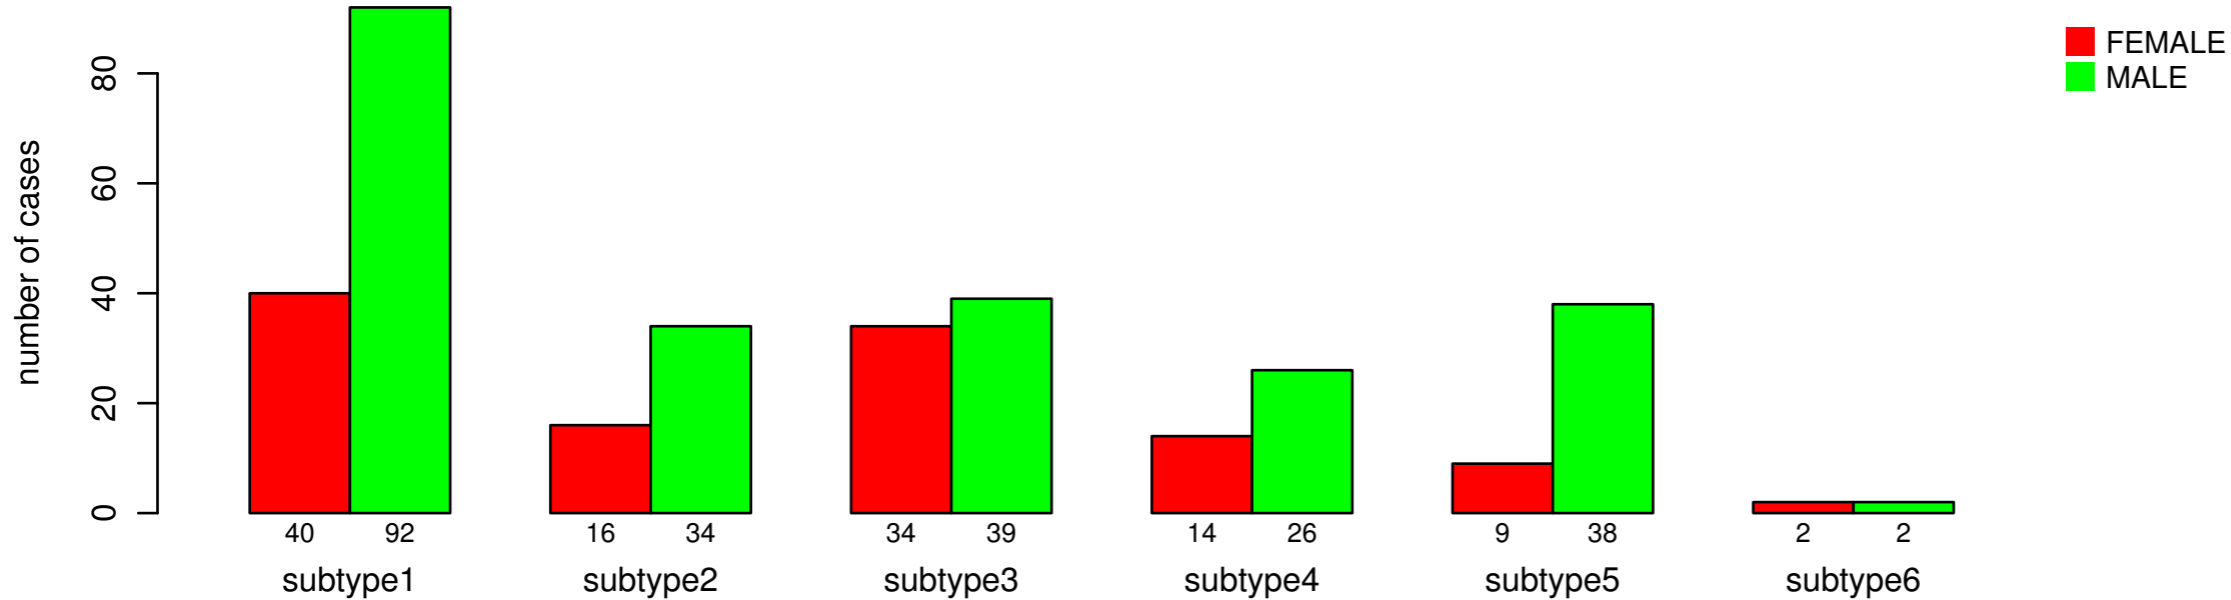

# GENDER

Fisher's exact test P = 0.0388