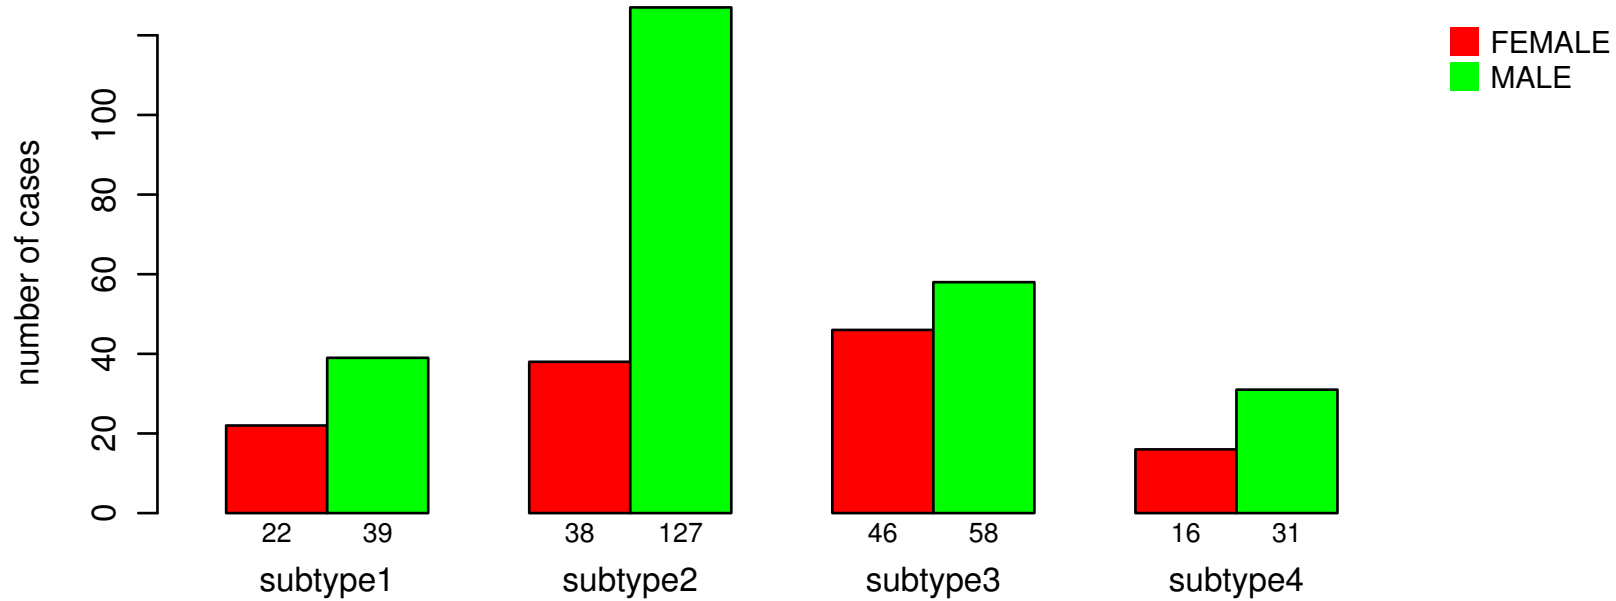

# GENDER

Fisher's exact test P = 0.00296