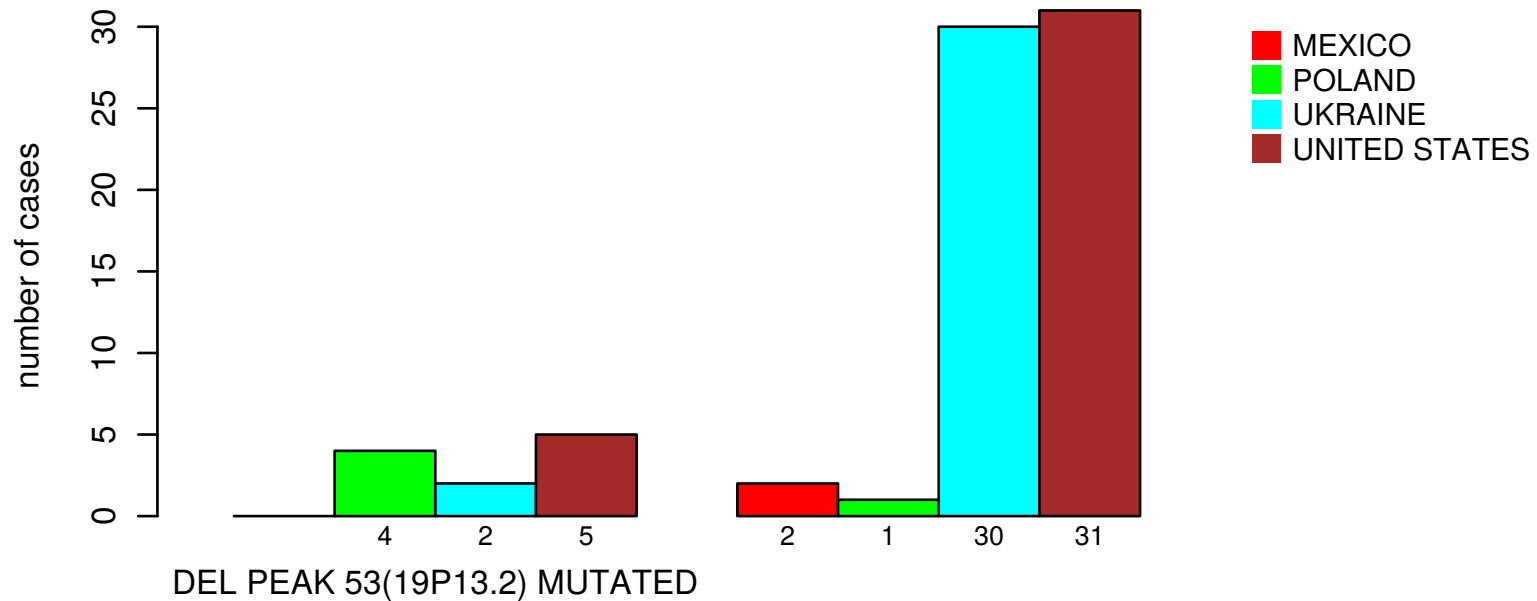

COUNTRY_OF_ORIGIN

Fisher's exact test P = 0.00198