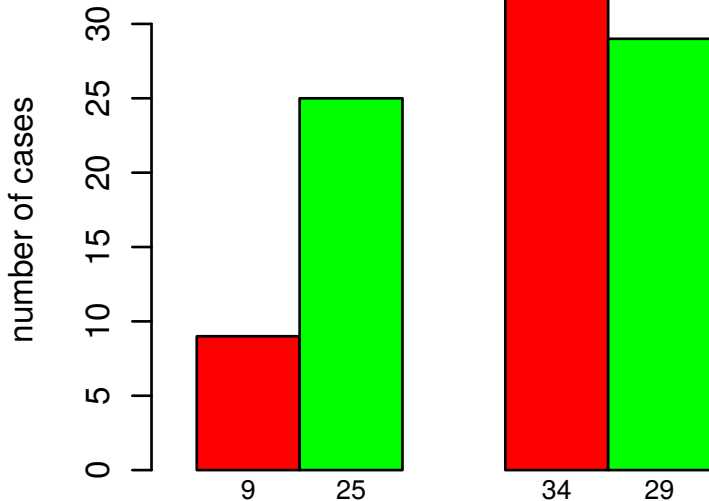

# RADIATION\_THERAPY

NO  
YES

AMP PEAK 16(7Q11.23) MUTATED

Fisher's exact test  $P = 0.0108$