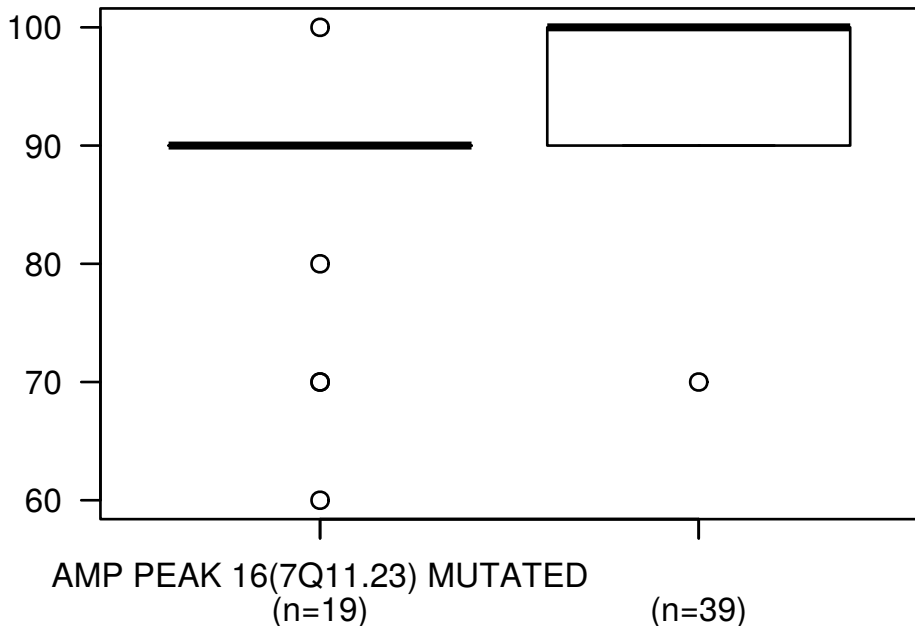

# KARNOFSKY\_PERFORMANCE\_SCORE

KARNOFSKY\_PERFORMANCE\_SCORE

Wilcoxon test P = 0.000198