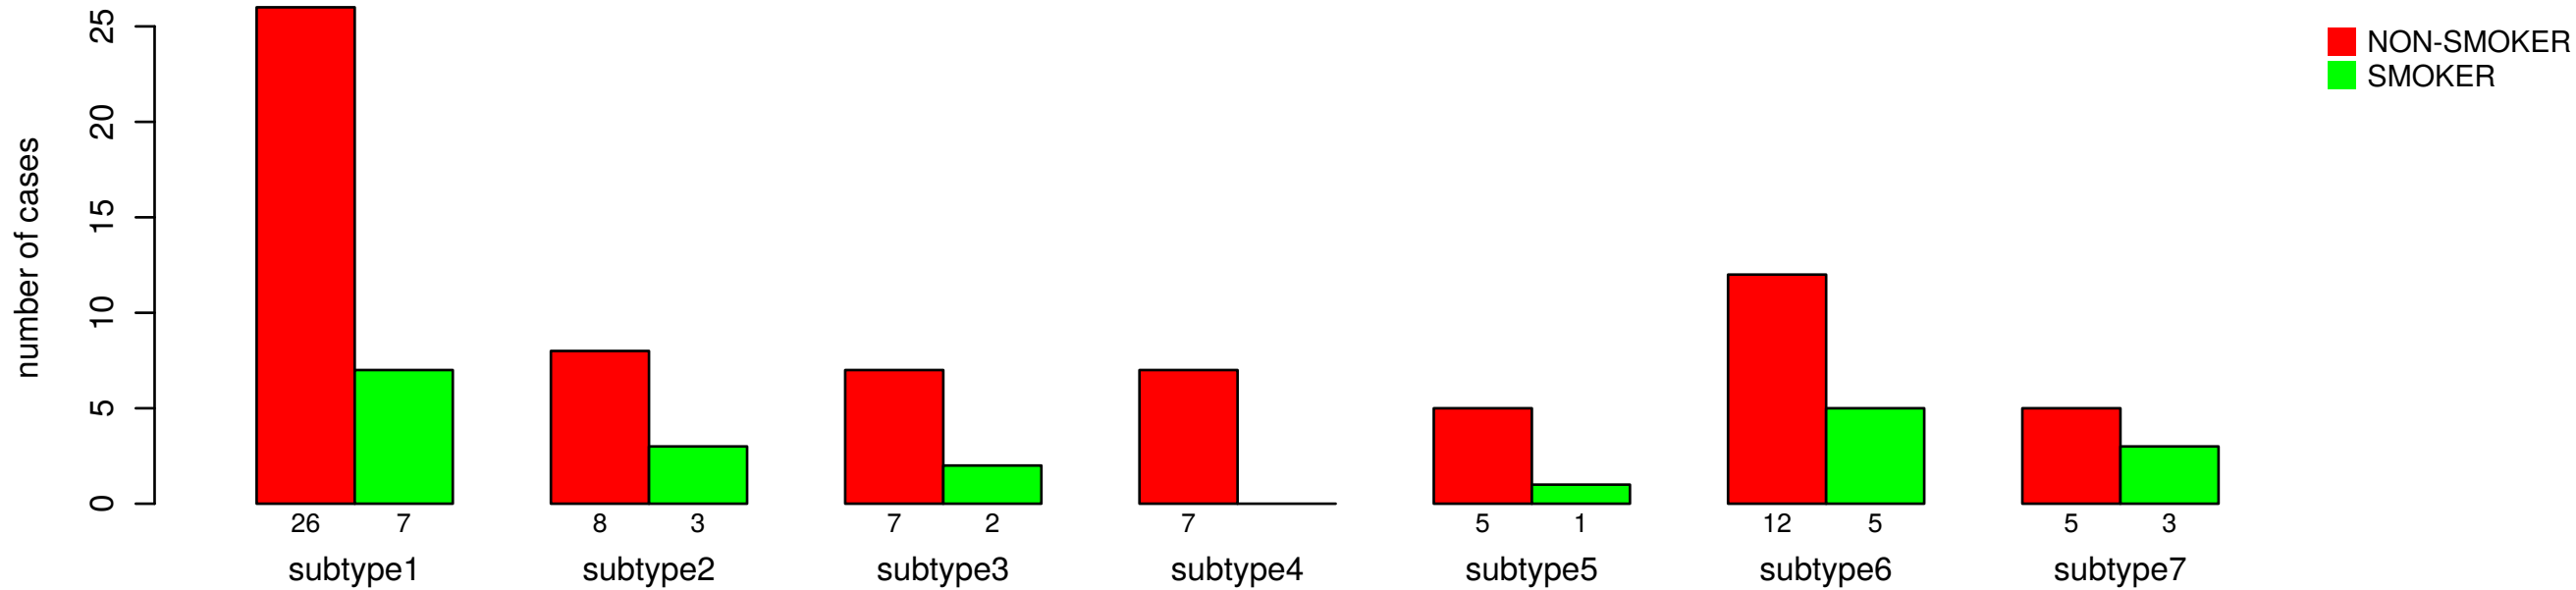

# SMOKER

Fisher's exact test P = 0.734