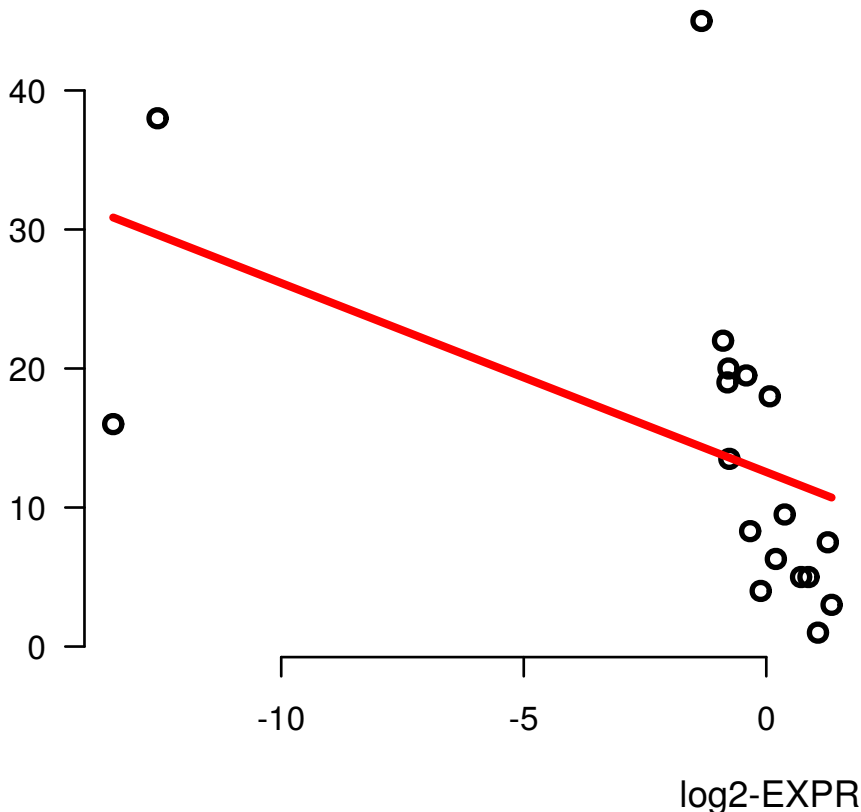

# C14ORF169|ENSG00000170468.7

NUMBER\_PACK\_YEARS\_SMOKED

Spearman.Corr= -0.826, P=2.41e-05