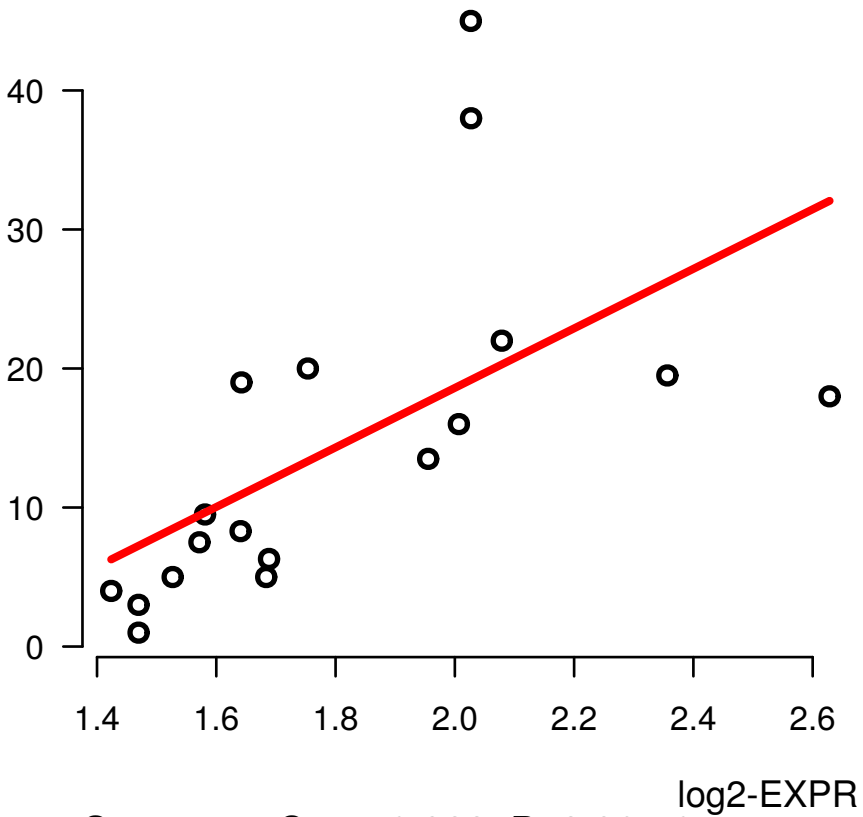

WIPF2|ENSG00000171475.12

NUMBER_PACK_YEARS_SMOKED

Spearman.Corr= 0.822, P=2.86e-05