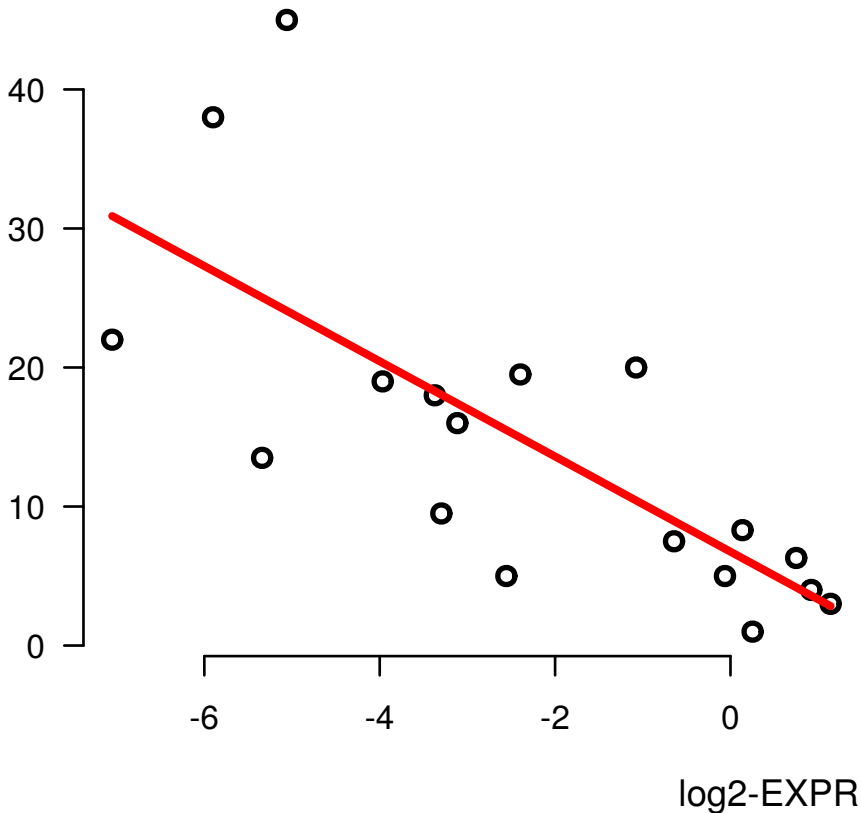

AGBL4|ENSG00000186094.15

NUMBER_PACK_YEARS_SMOKED

Spearman.Corr= -0.798, P=7.2e-05