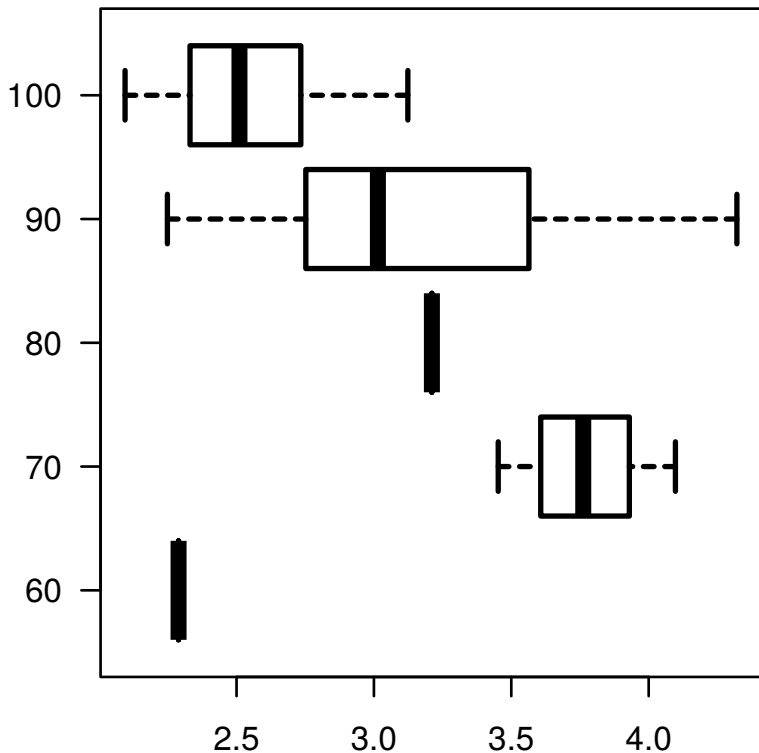

PERFORMANCE_SCORE

IRAK1|ENSG00000184216.10

log2-EXPR
Spearman.Corr= -0.551, P=7.41e-06